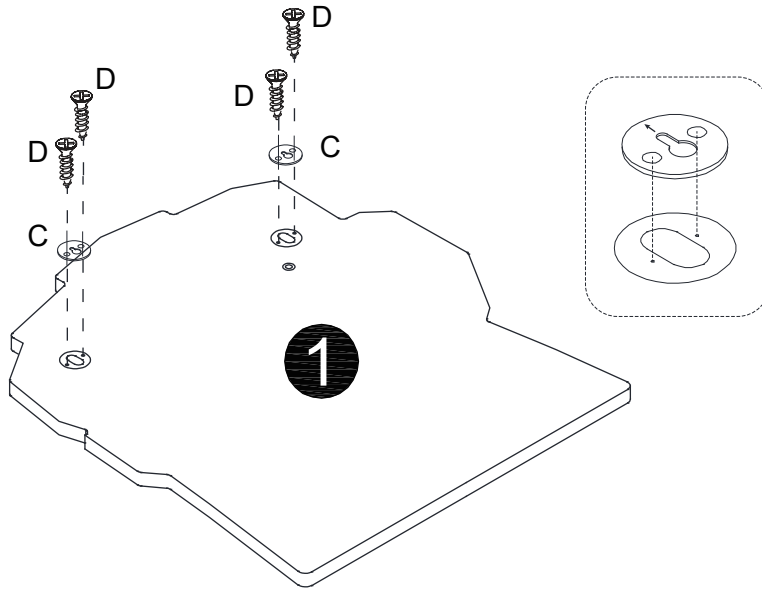

CAUTION: FREQUENT EXPOSURE TO DIRECT SUNLIGHT OR SIMILAR SOURCES MAY CAUSE THE SURFACE TO DISCOLOUR OR FADE.

PARTS LIST

HARDWARE LIST

<p>A x 7</p>  <p>M6 x 40 mm</p>	<p>B x 7</p>  <p>10 x 10 mm</p>	<p>C x 2</p>  <p>φ 25x4 mm</p>	<p>D x 4</p>  <p>M3.5 x 12 mm</p>
<p>E x 8</p>  <p>M6 x 25mm</p>			

1

C x 2

D x 4

2

A x 2

B x 2

3

Ex 2