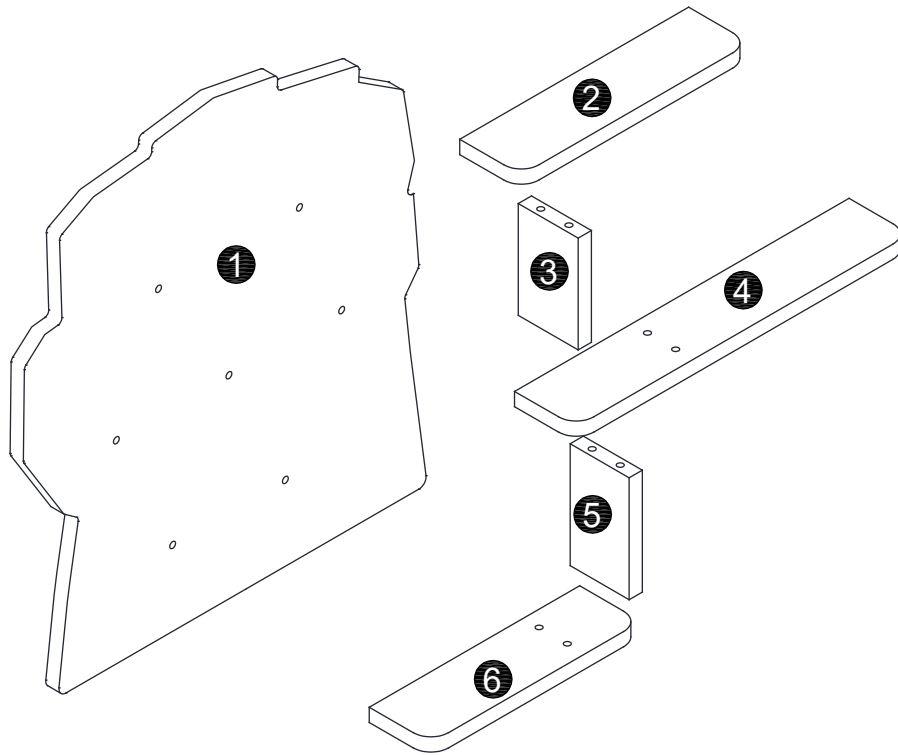

PARTS LIST

HARDWARE LIST

A x 7 M6 x 40 mm	B x 7 10 x 10 mm	C x 2 φ 25x4 mm	D x 4 M3.5 x 12 mm
E x 8 M6 x 25mm