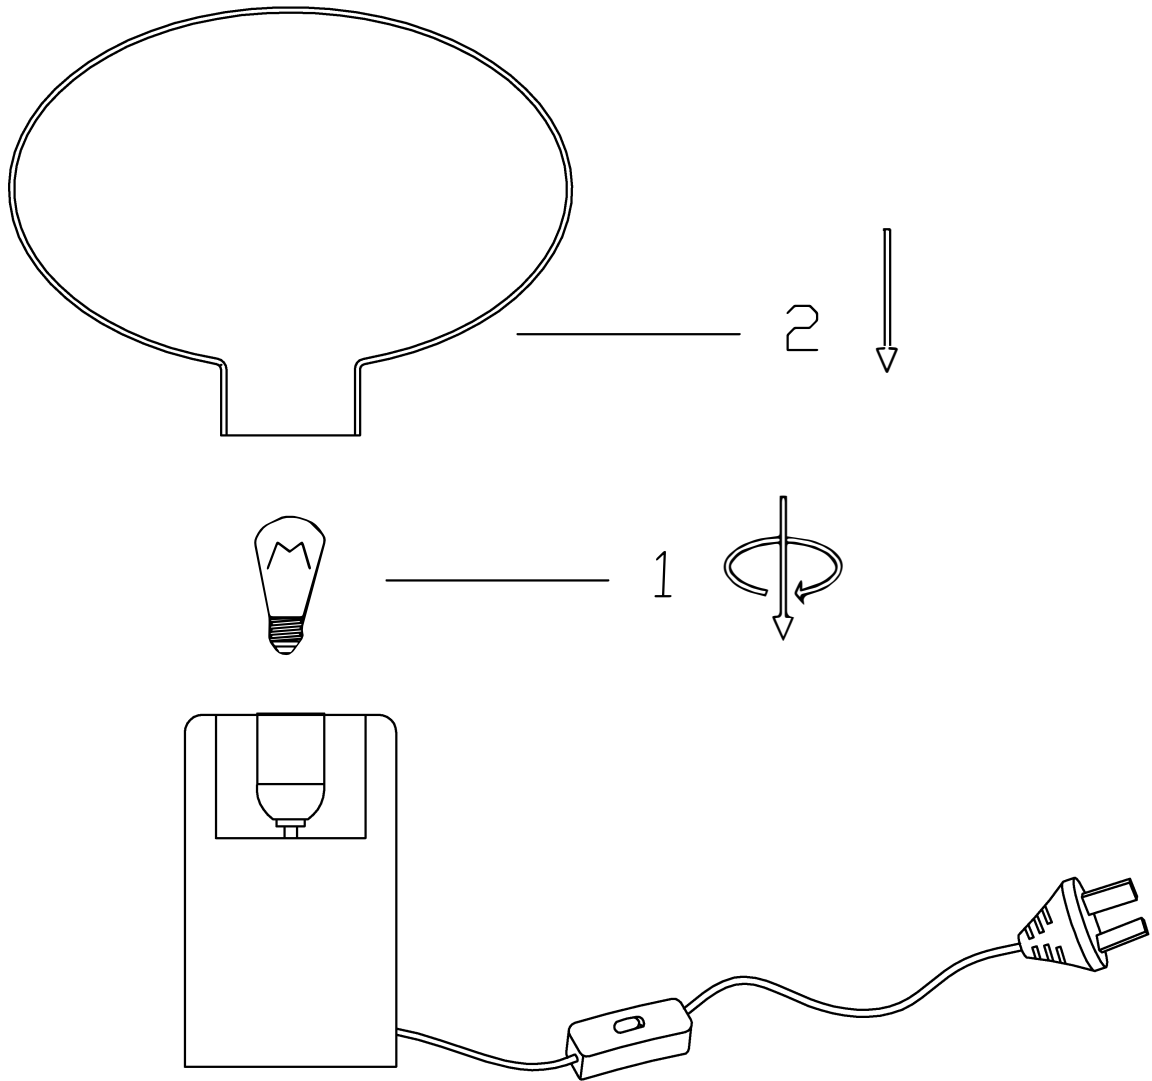

ITEMNO.:MAXIMO TL

Telbix.

240V ~ 50Hz E27Max.25Wx1

NOTE:GLOBE NOT INCLUDED

Disclaimer:
Tools not included
Shade ring attached on lamp holder
Globe(s) not included