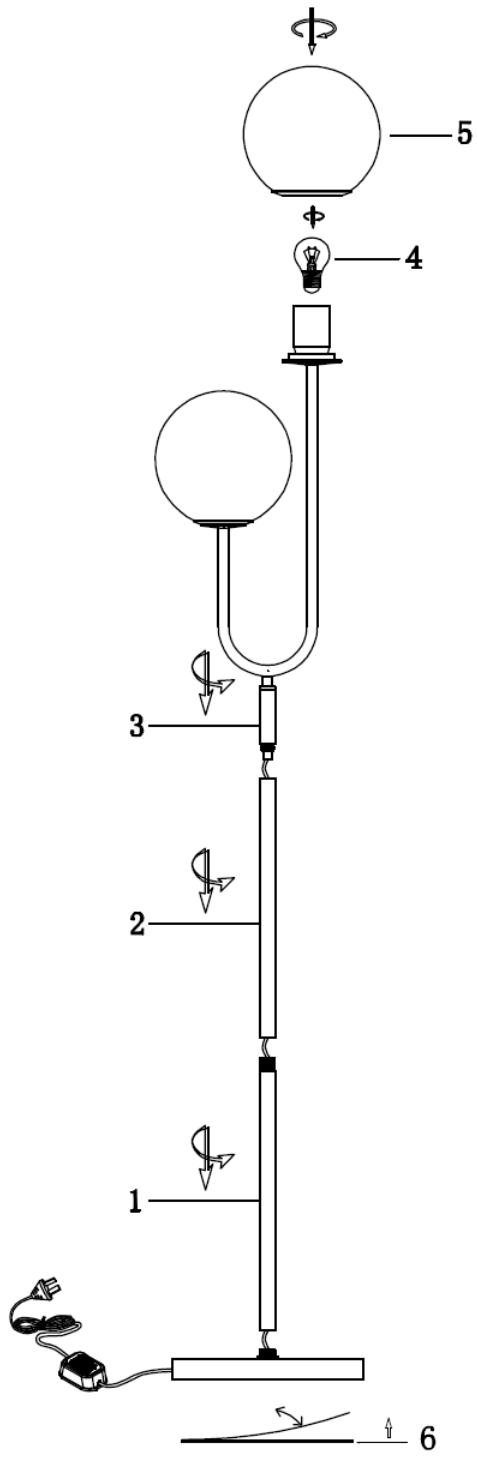

ITEMNO.: ETERNA FL2

Disclaimer:
/  Tools not included
 Shade ring attached on lamp holder
 Globe(s) not included

240V ~ 50Hz E27 Max.25W x2

NOTE: GLOBE NOT INCLUDED

telbix.