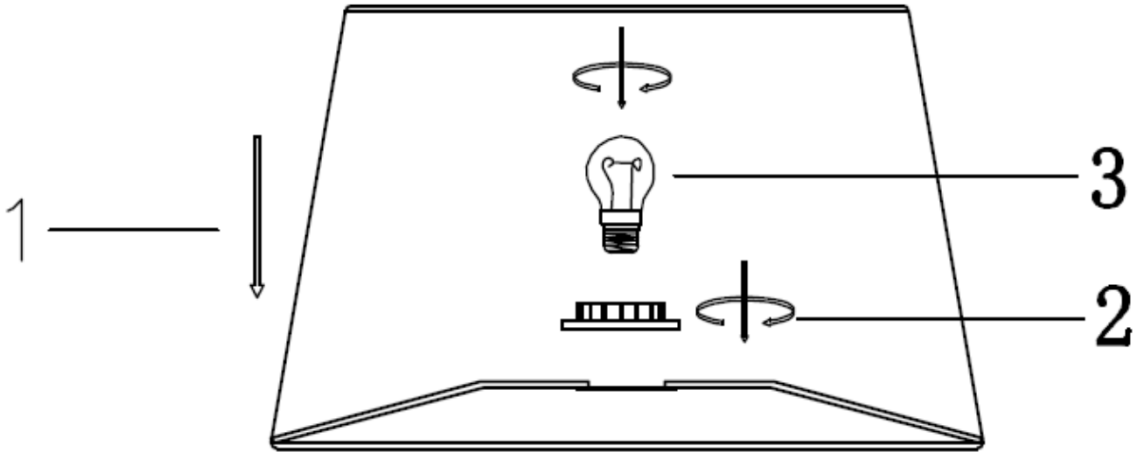

ITEM NO.:BRENA TL

- Disclaimer:
-  Tools not included
 -  Shade ring attached on lamp holder
 -  Globe(s) not included

240V ~ 50Hz E27 Max.25W x1

NOTE: GLOBE NOT INCLUDED

telbix.