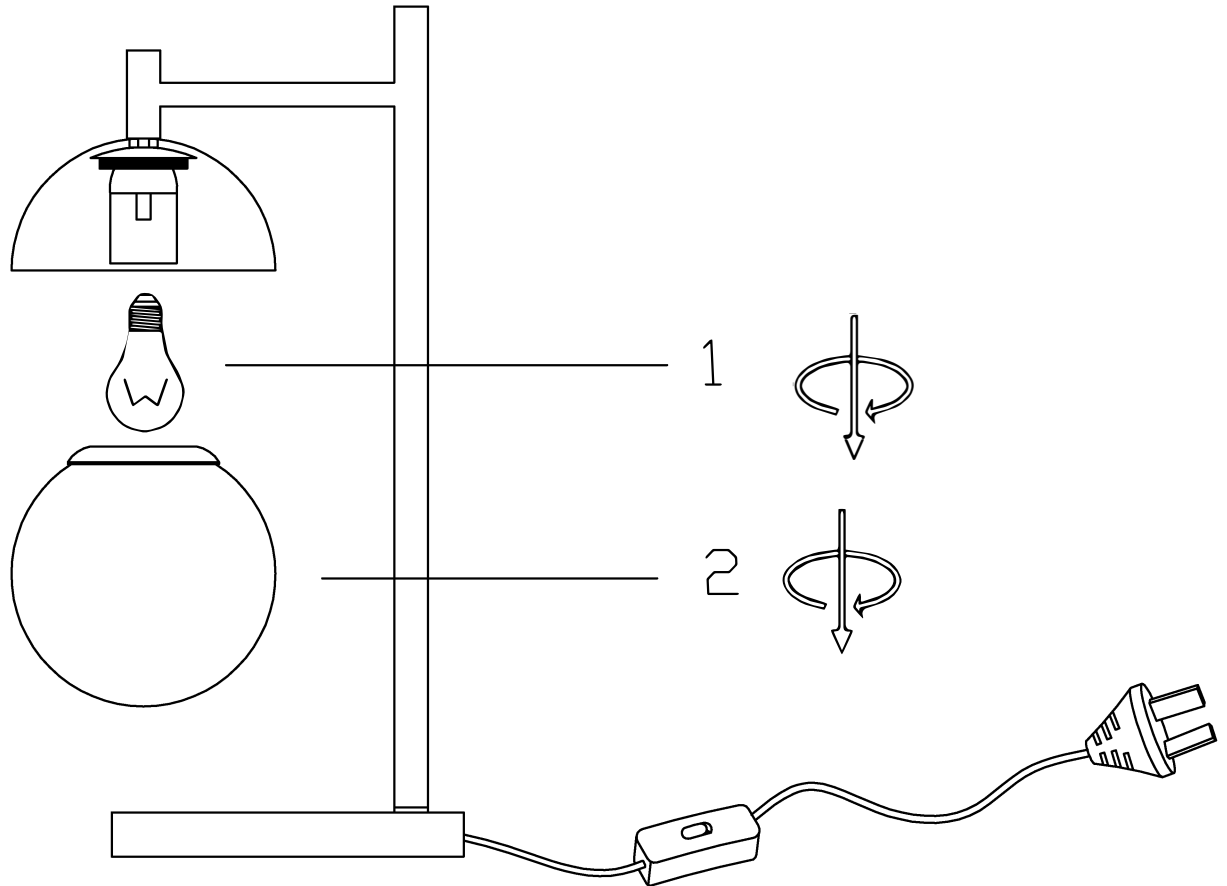

ITEMNO.:BASILO TL

Telbix.

240V ~ 50Hz E27Max.25Wx1

NOTE:GLOBE NOT INCLUDED

Disclaimer:
Tools not included

Shade ring attached on lamp holder

Globe(s) not included