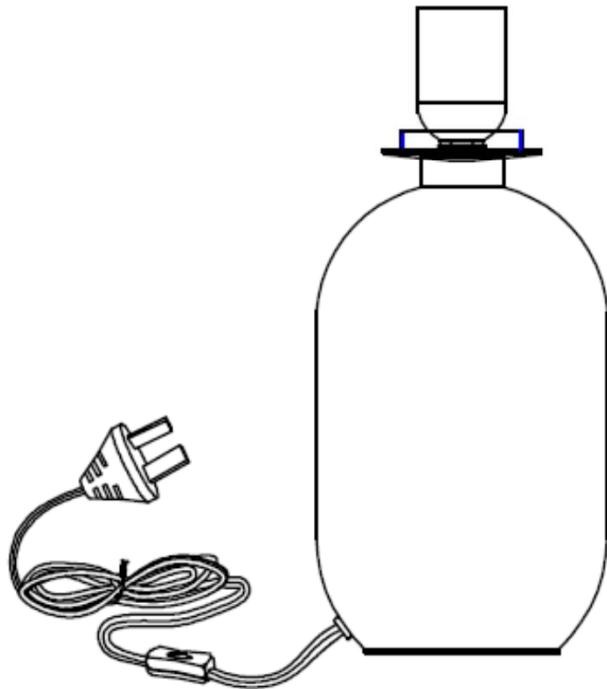

ITEM NO.:KADE TL

- Disclaimer:
-  Tools not included
 -  Shade ring attached on lamp holder
 -  Globe(s) not included

240V ~ 50Hz E14 Max.25W x1

NOTE: GLOBE NOT INCLUDED

telbix.