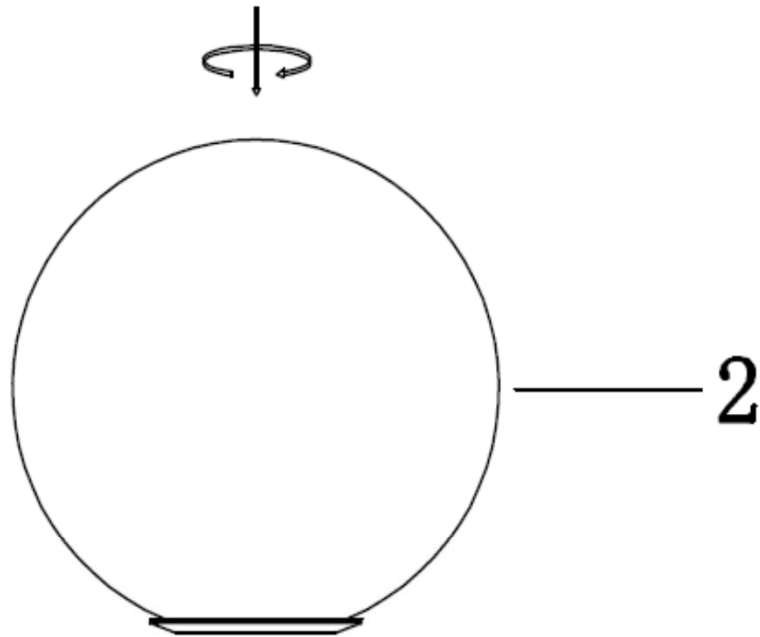

ITEM NO.:KADE TL

- Disclaimer:
-  Tools not included
 -  Shade ring attached on lamp holder
 -  Globe(s) not included

240V ~ 50Hz E14 Max.25W x1

NOTE: GLOBE NOT INCLUDED

telbix.