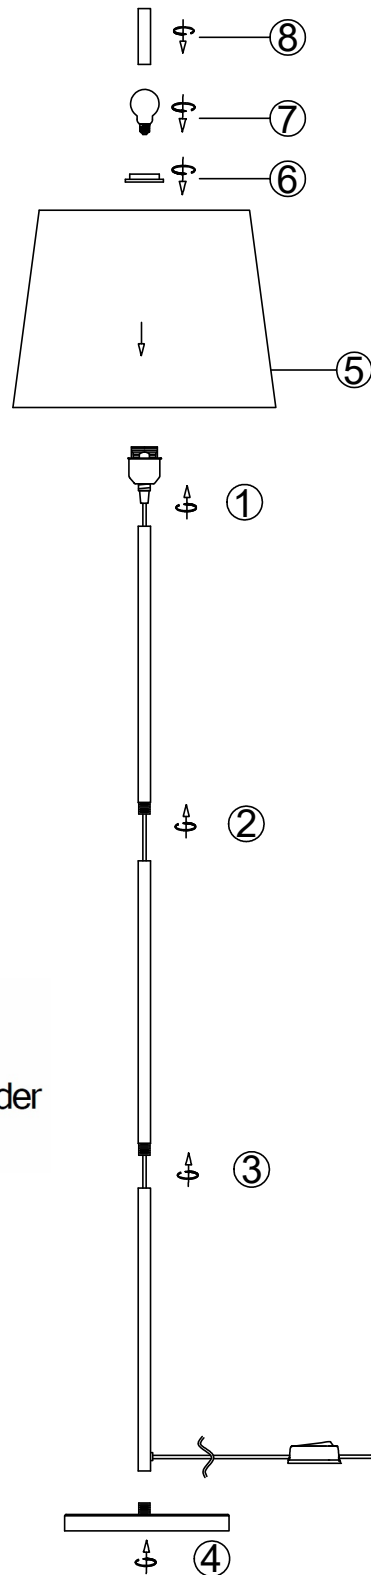

ITEM NO.:DIOR FL

Disclaimer:

Tools not included

Shade ring attached on lamp holder

Globe(s) not included

240V~50Hz E27 MAX.25W

Telbix.

NOTE: GLOBE NOT INCLUDED