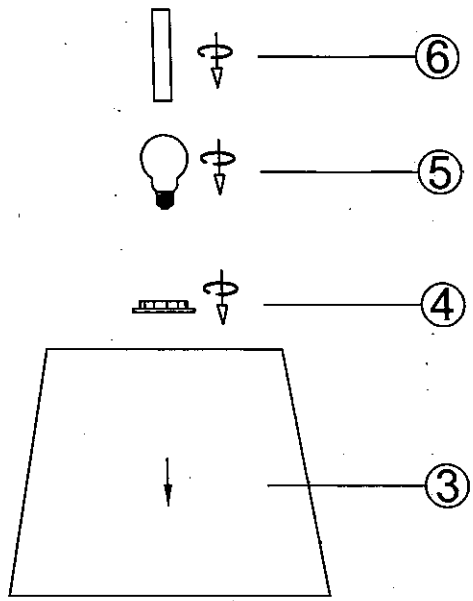

ITEM NO.:DIOR TL

- Disclaimer:
-  Tools not included
 -  Shade ring attached on lamp holder
 -  Globe(s) not included

240V~50Hz E27 MAX.25W

Telbix.

NOTE: GLOBE NOT INCLUDED