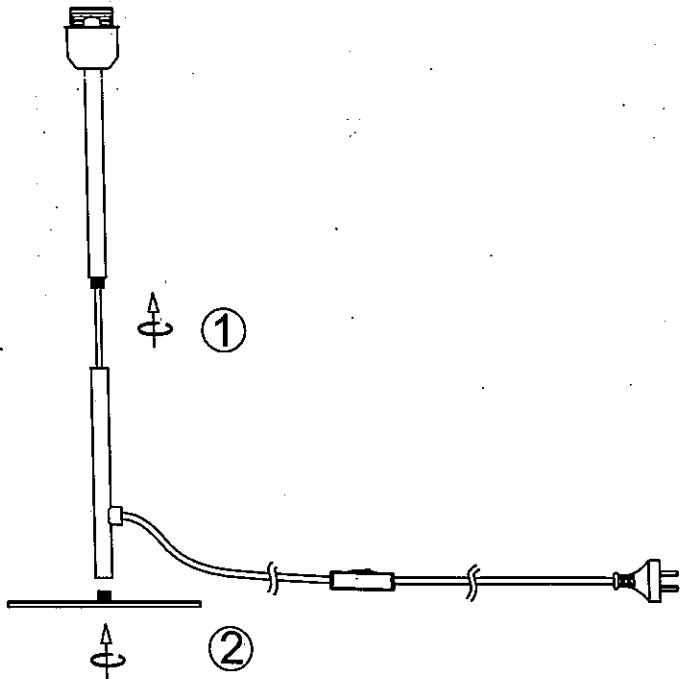

ITEM NO.:DIOR TL

- Disclaimer:
-  Tools not included
 -  Shade ring attached on lamp holder
 -  Globe(s) not included

240V~50Hz E27 MAX.25W

Telbix.

NOTE: GLOBE NOT INCLUDED