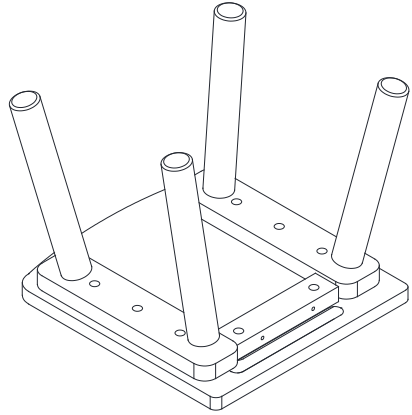

CAUTION: FREQUENT EXPOSURE TO DIRECT SUNLIGHT OR SIMILAR SOURCES MAY CAUSE THE SURFACE TO DISCOLOUR OR FADE.

PARTS LIST

HARDWARE LIST

A x 4

M5 x 35 mm

1

2

3

x2

4

x2

5

WARNING!

Do NOT place this product near a window as it can be used as a step by the child and cause the child to fall out of the window.

Be aware of the risk of open fires and other sources of strong heat in the vicinity of the product.