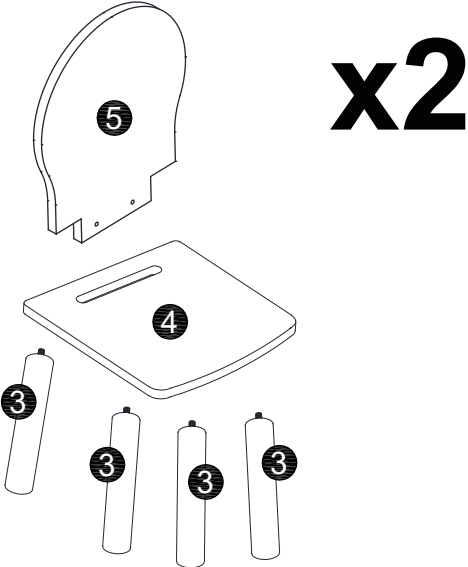

PARTS LIST

HARDWARE LIST

A x 4

M5 x 35 mm