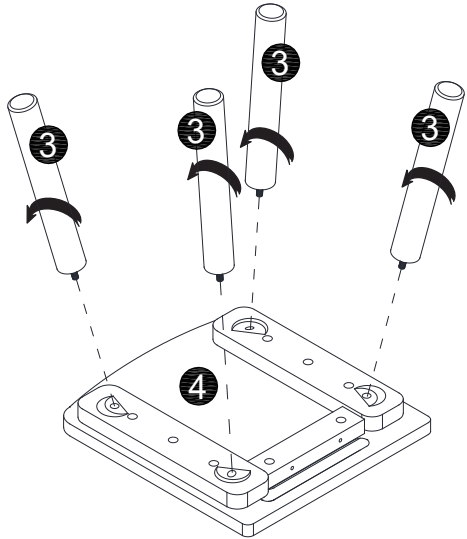

CAUTION: FREQUENT EXPOSURE TO DIRECT SUNLIGHT OR SIMILAR SOURCES MAY CAUSE THE SURFACE TO DISCOLOUR OR FADE.

PARTS LIST

HARDWARE LIST

A x 4

M5 x 35 mm

1

2

3

x2

4

x2

5

WARNING!

Do NOT place this product near a window as it can be used as a step by the child and cause the child to fall out of the window.

Be aware of the risk of open fires and other sources of strong heat in the vicinity of the product.