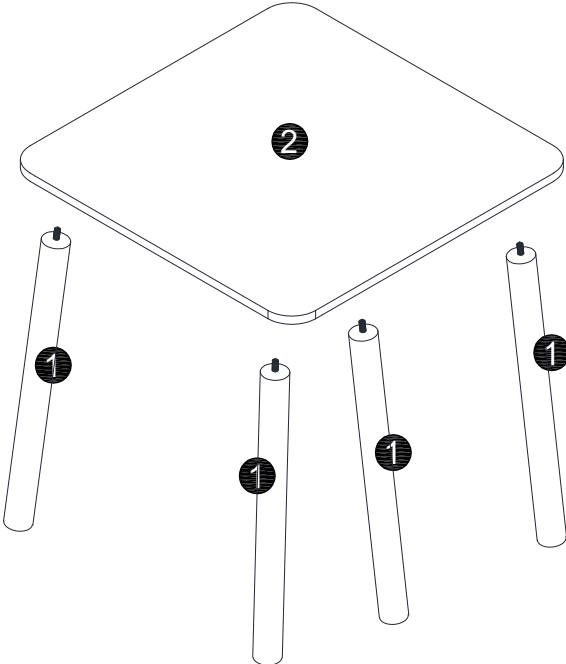

CAUTION: FREQUENT EXPOSURE TO DIRECT SUNLIGHT OR SIMILAR SOURCES MAY CAUSE THE SURFACE TO DISCOLOUR OR FADE.

PARTS LIST

HARDWARE LIST

A x 4

M5 x 35 mm

1

2

3