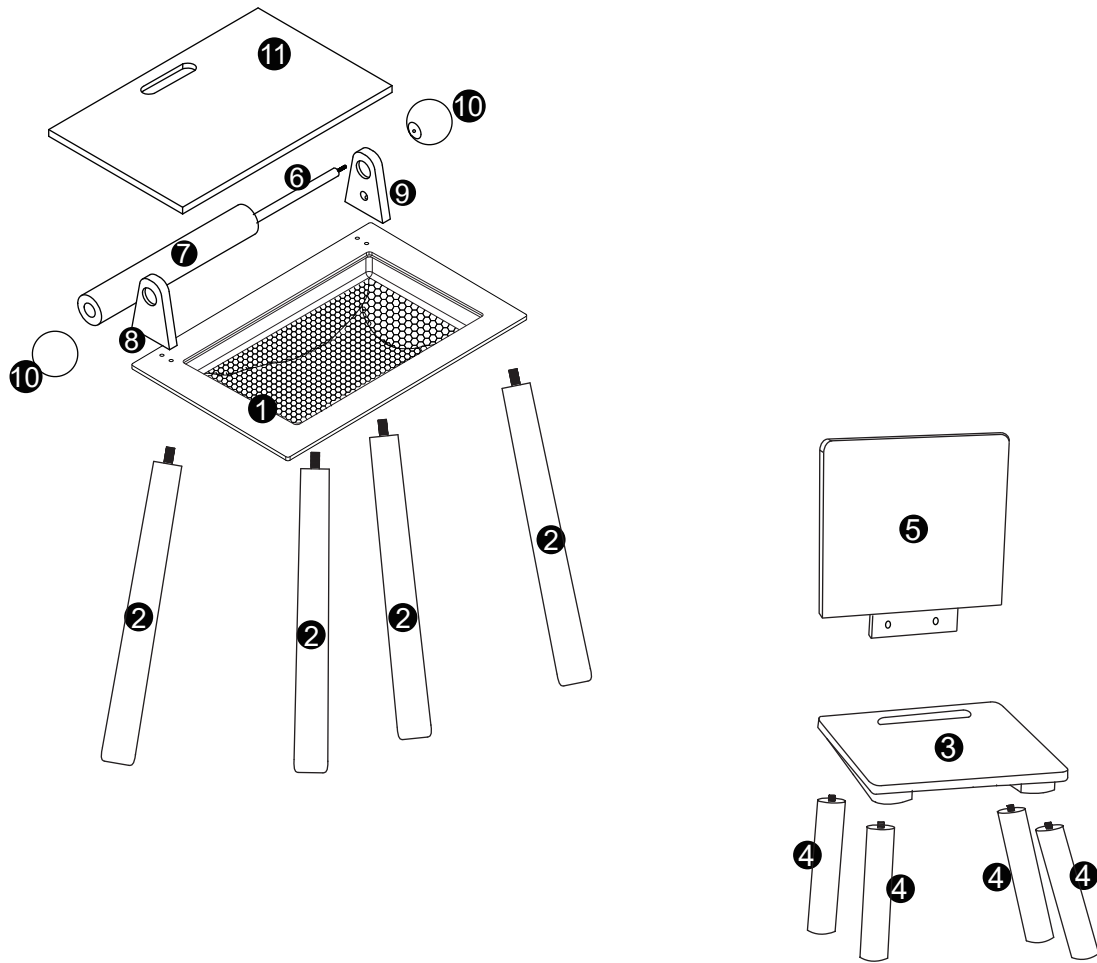

PARTS LIST

HARDWARE LIST

A x 2	B x 2	C x 2 M5 x 35 mm	D x 2