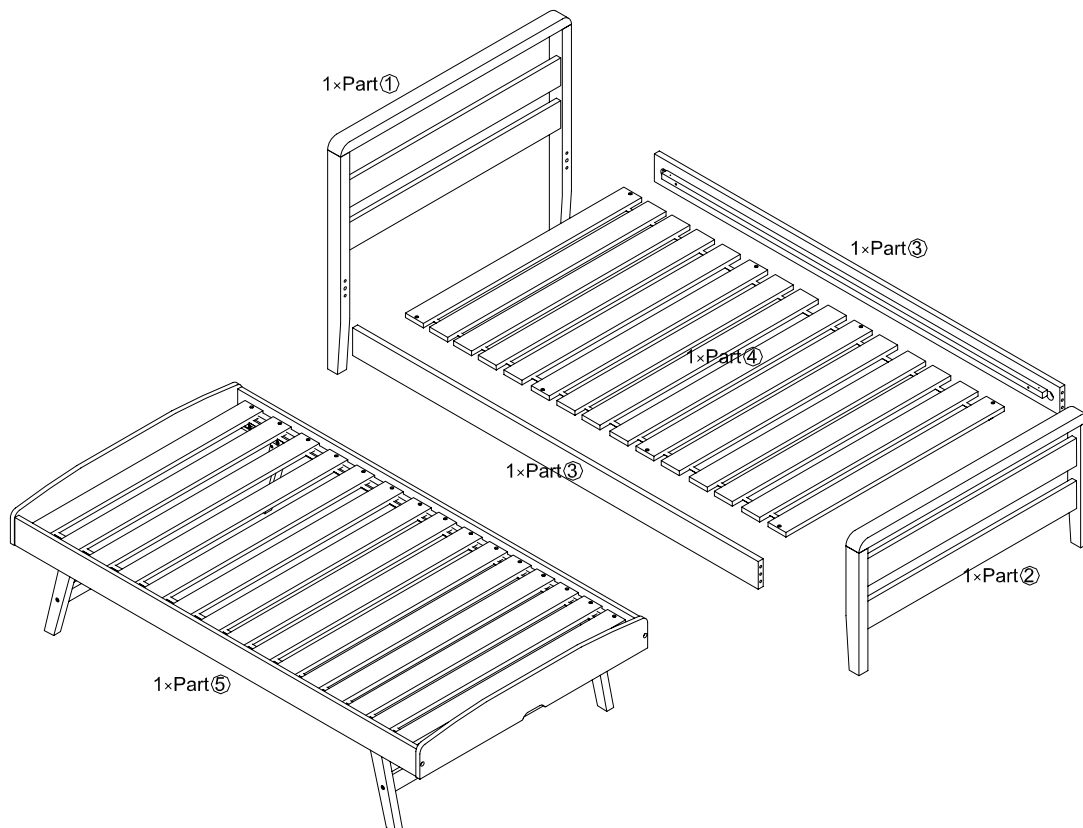

Hardware (supplied)

4 × Part A

4 × Part B

4 × Part C

4 × Part D

8 × Part E

8 × Part F

1 × Part G

Tools Required (Not Supplied)

Phillips screwdriver
(medium & large)

Parts

Storabed King Single Bed

23412828/23412835/23412842

CAUTION!!!
Ensure legs are facing the floor before removing ties.

Storabed King Single Bed