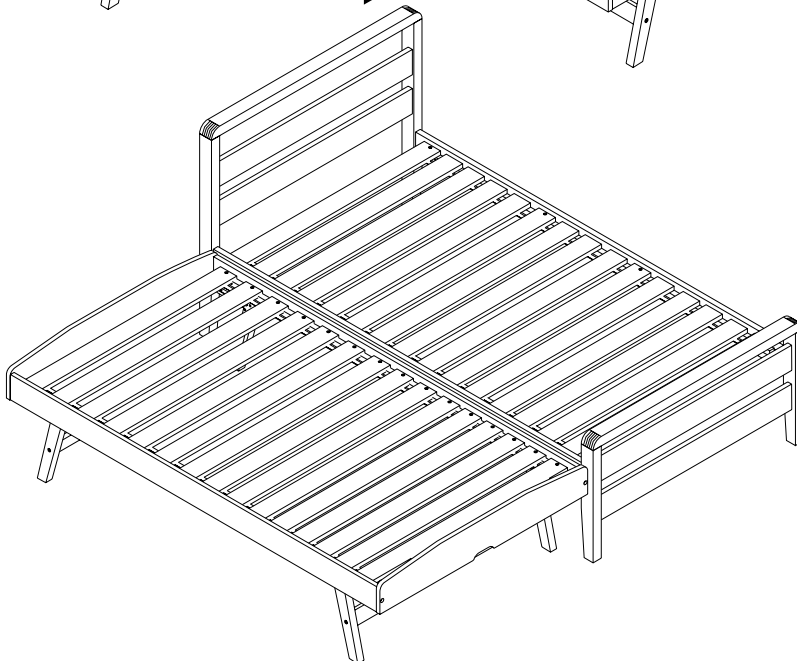

Storabed King Single Bed

23412828/23412835/23412842

Step 5

Step 6