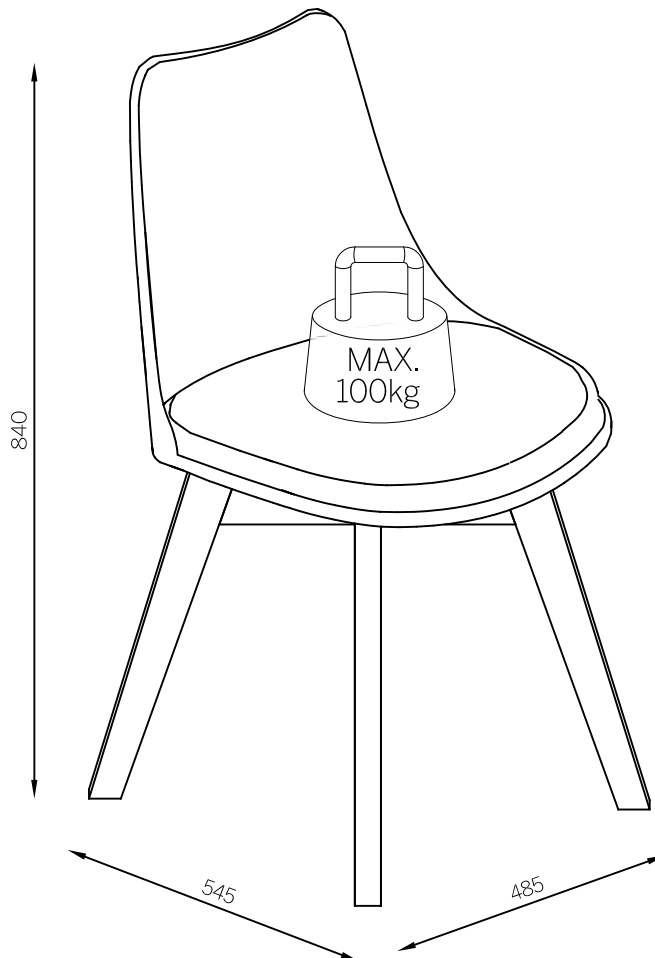

BRANDON

23437432, 23437449, 23437456, 23478879

23478886, 23481473, 23800960, 23800946, 23478862

Thank you for purchasing the BRANDON Dining chair . Before you begin to assemble your new piece of furniture, please check to ensure that all hardware and parts have been supplied. The following page lists all contents included in the carton(s).

Follow instructions closely as deviation from them may present a possible safety risk and may void your warranty.

It is recommended that assembly is done on a soft surface such as carpet to avoid any damage.

If you experience any problems with your new purchase, please contact Freedom Customer Service via livechat@freedom.com.au (Australia) or 0800 469 327 (New Zealand)

Care Information

Periodically check and re-tighten any fasteners. Dust weekly using a soft, clean cloth. Do not use harsh abrasives, chemicals or polishes containing silicone. Avoid direct sunlight as this may cause the timber to change colour. It is important to remove moist substances immediately.

Always carefully lift furniture when moving it around the home and never drag.

Use floor protectors on the bottom of furniture (like tables and chairs) to minimise damage to floor coverings.

Use coasters, place mats, tablecloths and table runners to protect furniture surfaces from heat and stains

045 Rev 10