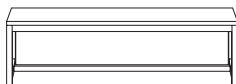

Bench
w 170 d 35 h 45