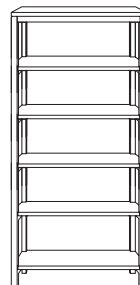

Bookcase Tall
w 70 d 33 h 192