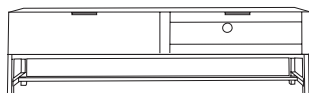

Entertainment Unit
w 174 d 40 h 49