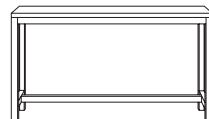

Console
w 130 d 40 h 72