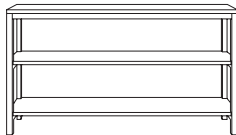

Bookcase Low
w 170 d 45 h 92.3