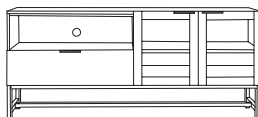

Buffet
w 174 d 40 h 75