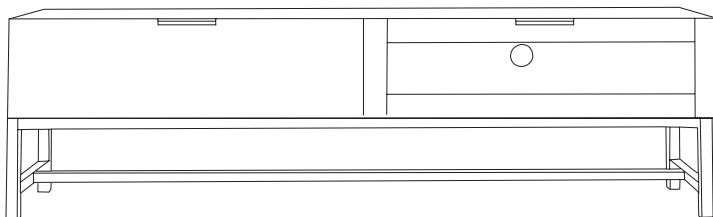

Wharf range

THE STORY

Warm and weathered, you'll love your home more with the unique Wharf range of handcrafted living and dining furniture. Reclaimed from ancient Chinese elmwood, each piece tells its own story with natural characteristics and imperfections in the heritage timber, with no two alike. A versatile range offering everyday storage options that will work beautifully with many decor styles.

MATERIALS

Reclaimed elmwood and powder coated steel in natural/black finish.