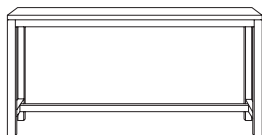

Dining Table
w 180 d 90 h 73