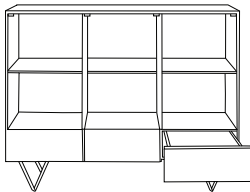

Shelving unit
w 147 d 40 h 115