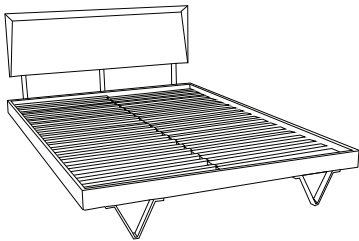

Queen bed
w 193 d 217 h 120