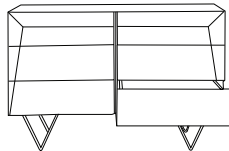

MATERIALS

Sheesham wood,
engineered wood
and steel.

Dresser
w 115 d 45 h 75