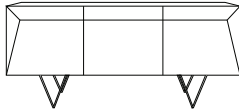

Buffet
w 175 d 45 h 75