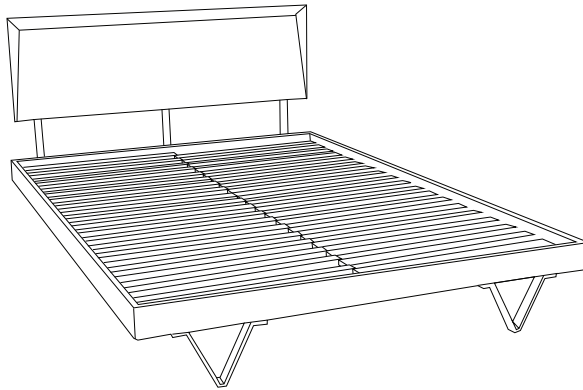

Wyatt

Bedroom range

THE STORY

Give your interior serious design cred with the Wyatt range. Capturing a look that sits somewhere between urban industrial and modern luxe, these pieces represent good design at its best. The stunning natural variations of the sheesham timber give this range an artisanal quality that is only upped when considering the sharp angle of the steel legs.

MATERIALS

Sheesham wood,
engineered wood
and steel.