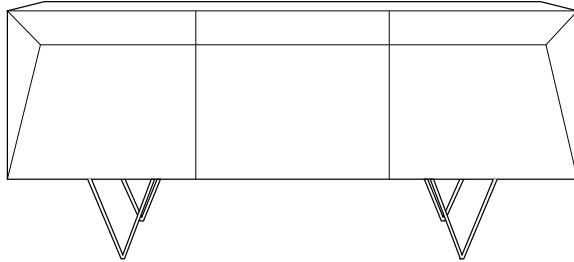

Wyatt

Furniture range

THE STORY

Give your interior serious design cred with the Wyatt range. Capturing a look that sits somewhere between urban industrial and modern luxe, these pieces represent good design at its best. The stunning natural variations of the sheesham timber give this range an artisanal quality that is only upped when considering the sharp angle of the steel legs.

MATERIALS

Sheesham wood,
engineered wood
and steel.