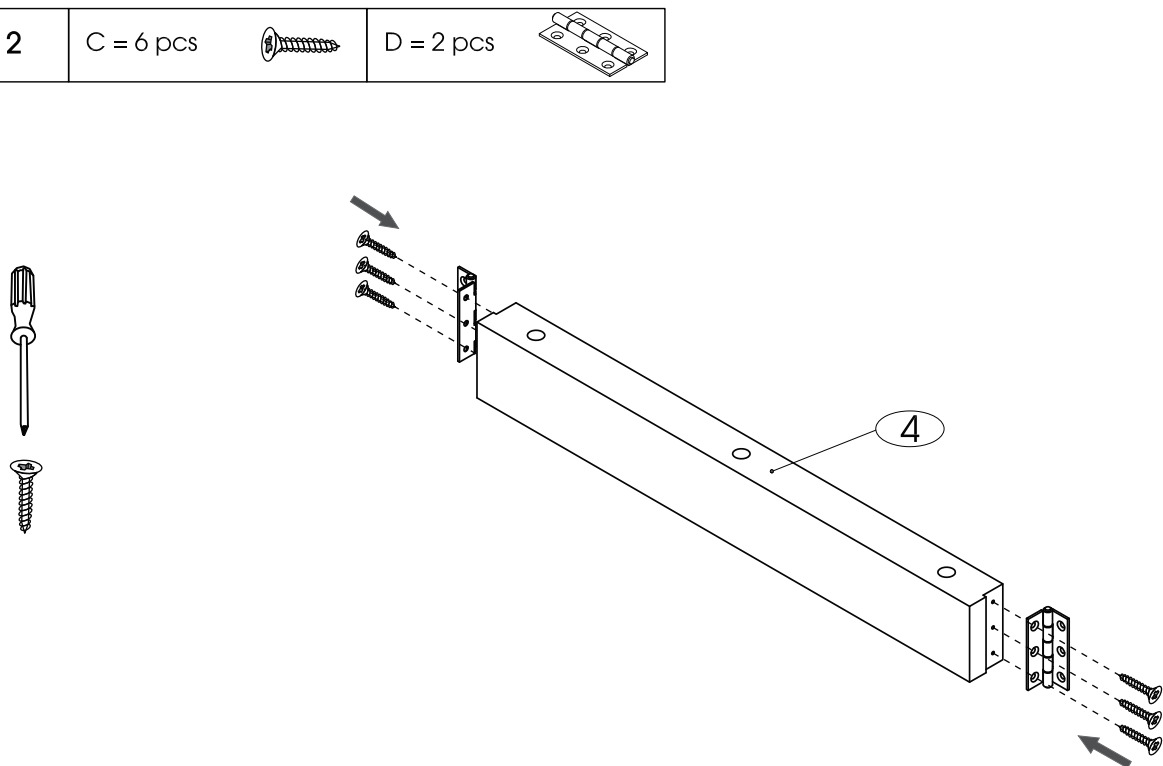

Step : 2

C = 6 pcs

D = 2 pcs