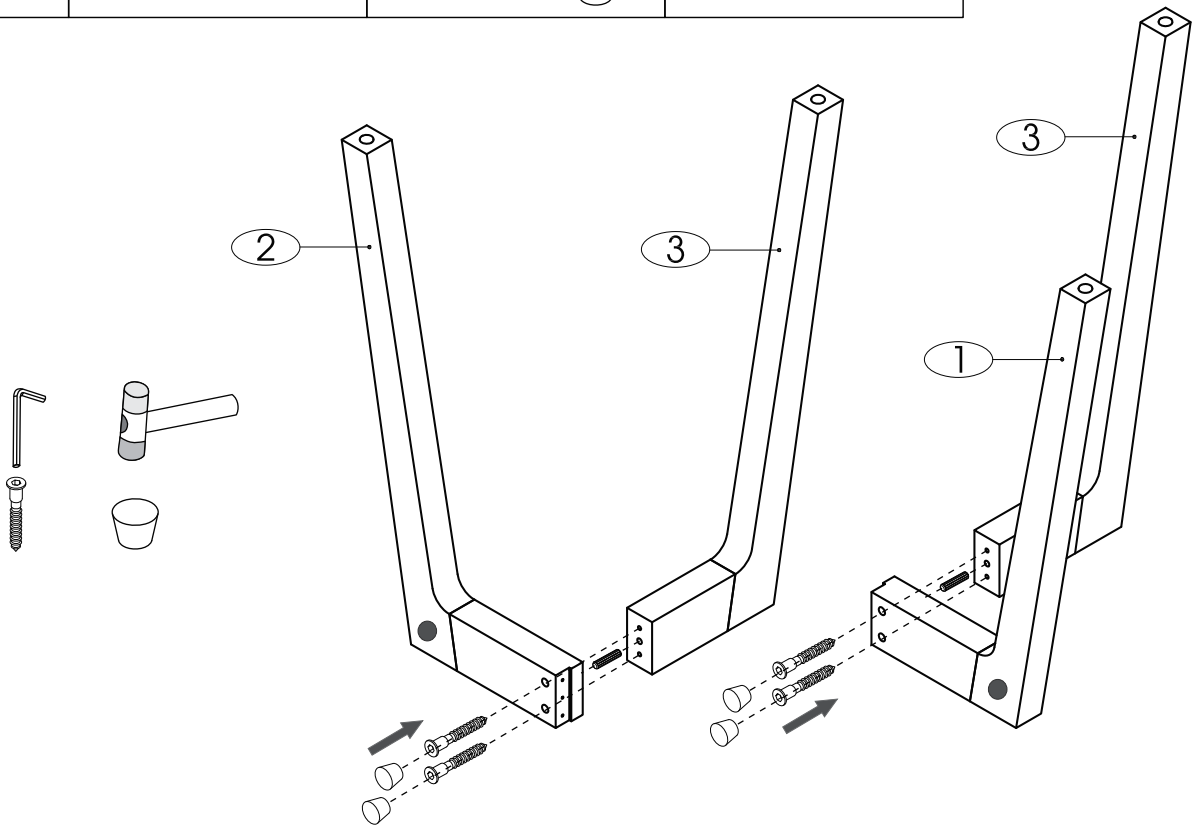

Hardware (Supplied)

Ø6.3x45  A = 4 pcs	M6x80  B = 3 pcs	Ø4x20  C = 12 pcs	78x41x8  D = 2 pcs	M6x30  E = 2 pcs	Ø11.8x8  F = 4 pcs	Ø8x30  G = 4 pcs	 H = 1 pc	
---	---	--	---	---	---	--	---	---

Tools Required (Not Supplied)

Parts

Lena Folding Table 140x80cm Oak

23513914

Step : 1

A = 4 pcs

F = 4 pcs

G = 2 pcs

Step : 2