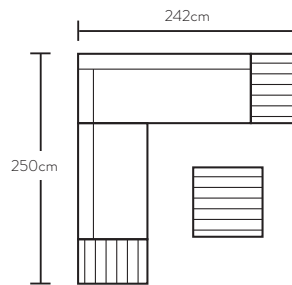

2 + 3 seat modular & 1 x coffee table