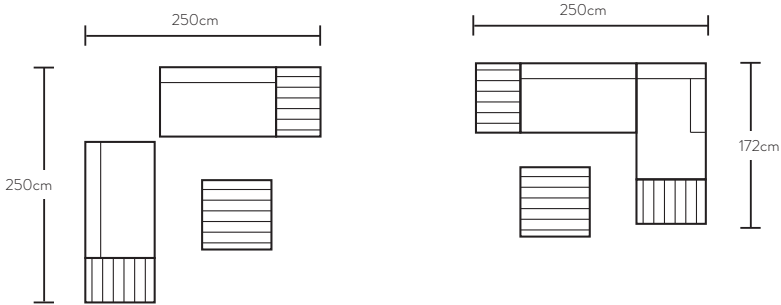

Configurations

2 x 2 seat modular and 1 x coffee table