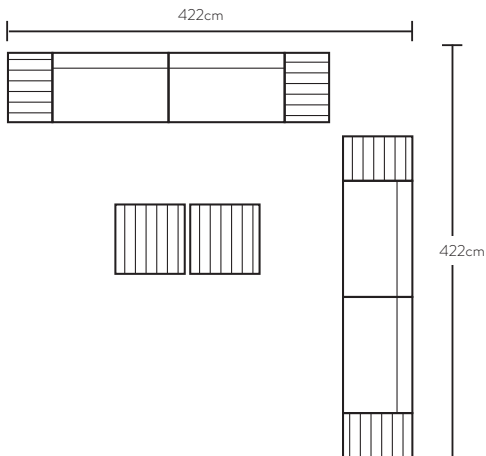

4 x 2 seat modular and 2 x coffee table