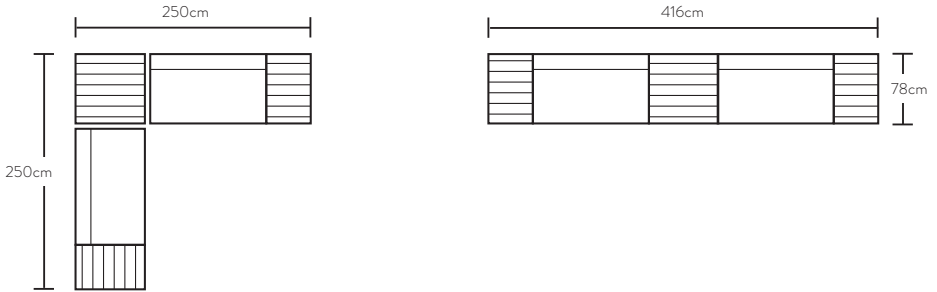

Configurations

2 x 2 seat modular and 1 x coffee table