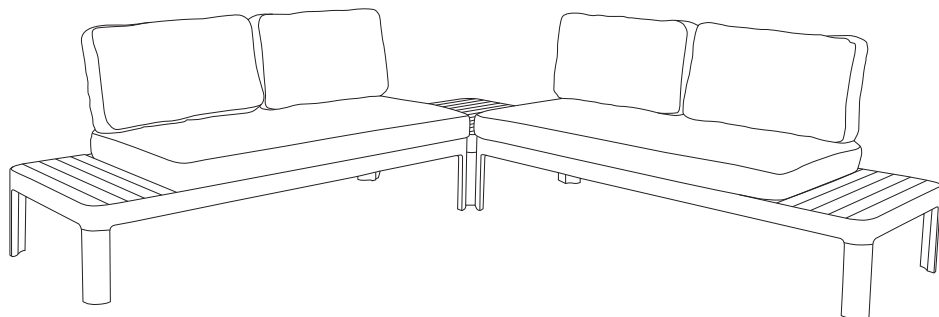

Adelphi

Outdoor range

THE STORY

The Adelphi lounge setting is sleek, minimal and customisable. Modular in style, the Adelphi allows you to build your own configuration to suit your outdoor space or occasion.

Its frame is crafted from sturdy aluminium that has been finished in slick black while the teak timber slat base inset adds a touch of coastal style.

MATERIALS

Powder coated aluminium frame with teak slats. Upholstered in 100% polyester light grey fabric.

FABRIC & COLOURS

Available in black across living and dining. Bar cart available in white only.