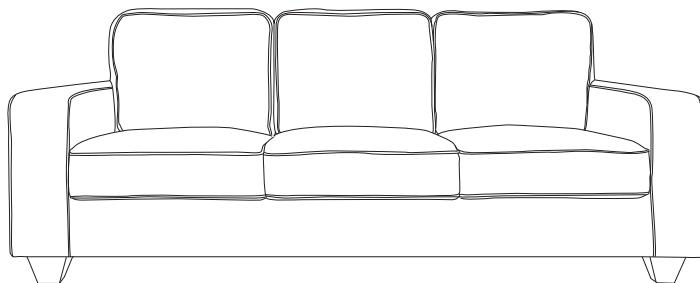

Columbian

Sofa range

THE STORY

The Columbian range has that classic club style that is popular for good reason. Its solid form and generous seat offers the kind of comfort you look forward to on lazy afternoons or after long days at the office. The high-density foam cushions on the seat and back promise the cushy softness you want in a sofa, plus the webbed seat and back add support, too!

MATERIALS

Solid timber frame with timber composites. Fibre wrap foam core seat with a loose fibre and foam back. Steel spring suspension for consistent comfort and long term support.

FABRIC AND COLOURS

Available in shale vila fabric. 100 % polyester.