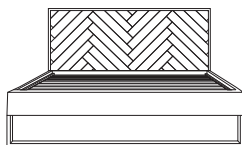

King bed
w 186 d 207 h 100