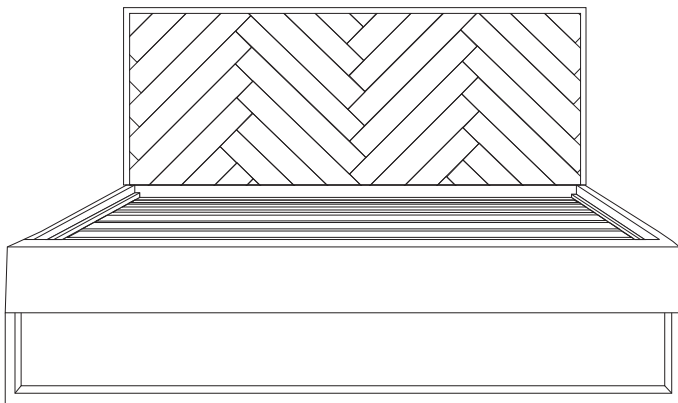

Parque

Bedroom range

THE STORY

Influenced by mid-century design, the simple sophistication of the Parque range is a stylish pairing of rich wood tones and brass colour finishing's. Parquetry details through the range ensure these pieces will be talking points in every home.

MATERIALS

Acacia, engineered wood, acacia veneer, brass coloured steel.