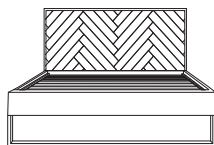

Queen bed
w 156 d 207 h 100