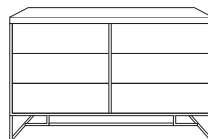

6 drawer dresser
w 158 d 45 h 82