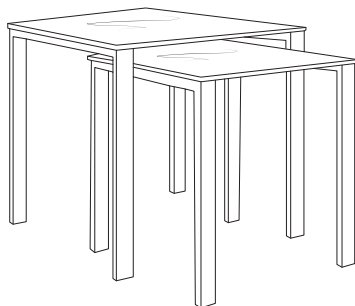

SIGNATURE ESSENTIALS

Furniture range

THE STORY

Create a flowing home environment with the timeless Signature Essentials range. Consisting of well-built, well-priced furniture for the living room, dining room, bedroom and office, it's designed to provide you with extensive choice when it comes to finishes and configurations.

MATERIALS

Tempered glass with brushed steel legs.

COLOURS

Available in glass.

*Note: measurements are in centimeters and are approximate only.