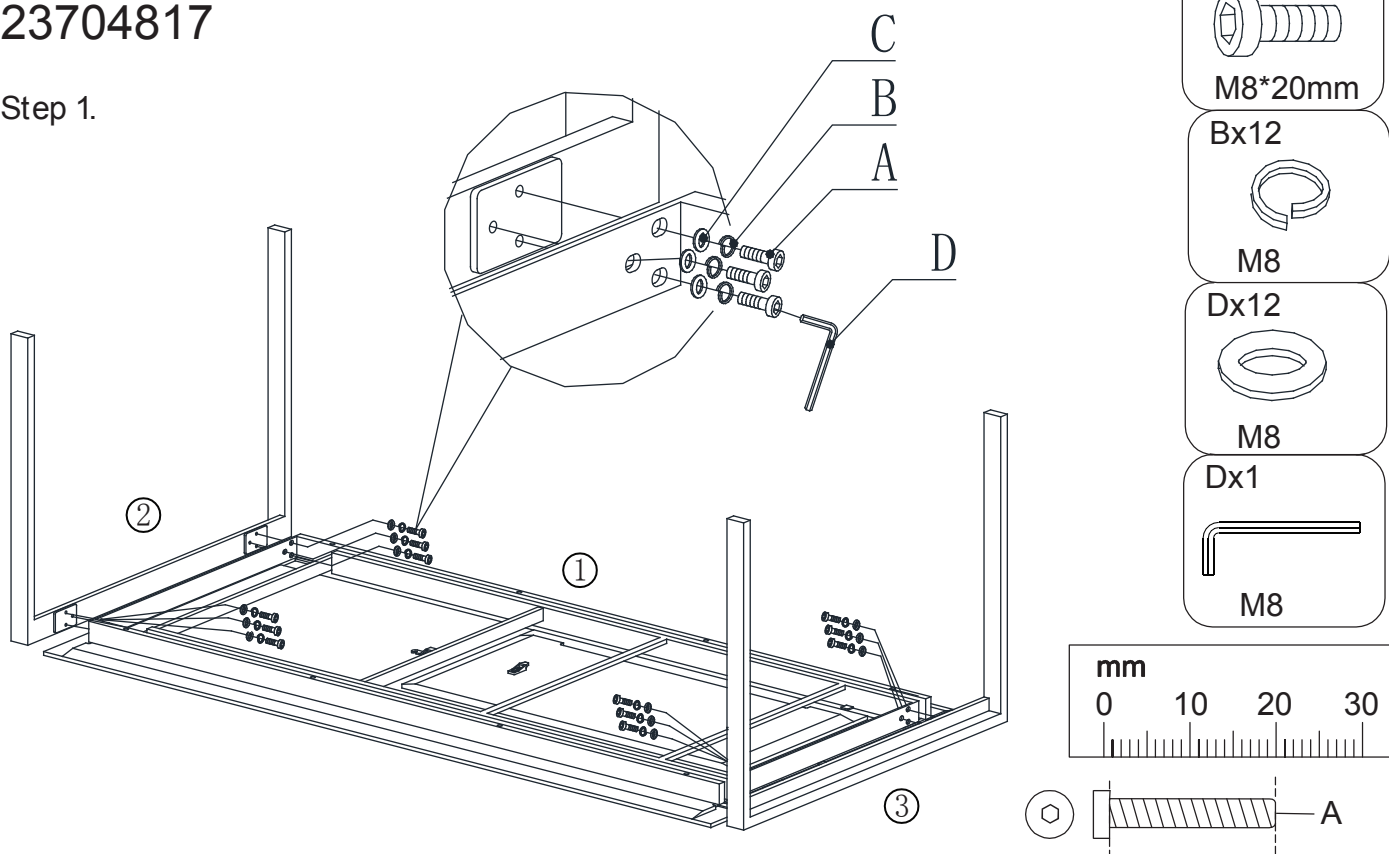

Hardware (Supplied)

M8*20mm
Part A x 12

M8
Part B x 12

M8
Part C x 12

M8
Part D x 1

Parts

① x 1

② x 1

③ x 1

S. Essentials Ext/Dining Table 200/250x100cm White 23704817

Step 1.

Step 2.

S. Essentials Ext/Dining Table 200/250x100cm White 23704817

Step 3.

Step 4.

S. Essentials Ext/Dining Table 200/250x100cm White