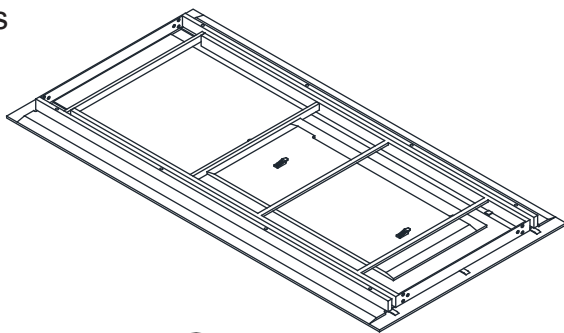

Hardware (Supplied)

M8*20mm
Part A x 12

M8
Part B x 12

M8
Part C x 12

M8
Part D x 1

Parts

① x 1

② x 1

③ x 1

S. Essentials Ext/Dining Table 200/250x100cm White 23704817

Step 1.

Step 2.

S. Essentials Ext/Dining Table 200/250x100cm White 23704817

Step 3.

Step 4.

S. Essentials Ext/Dining Table 200/250x100cm White