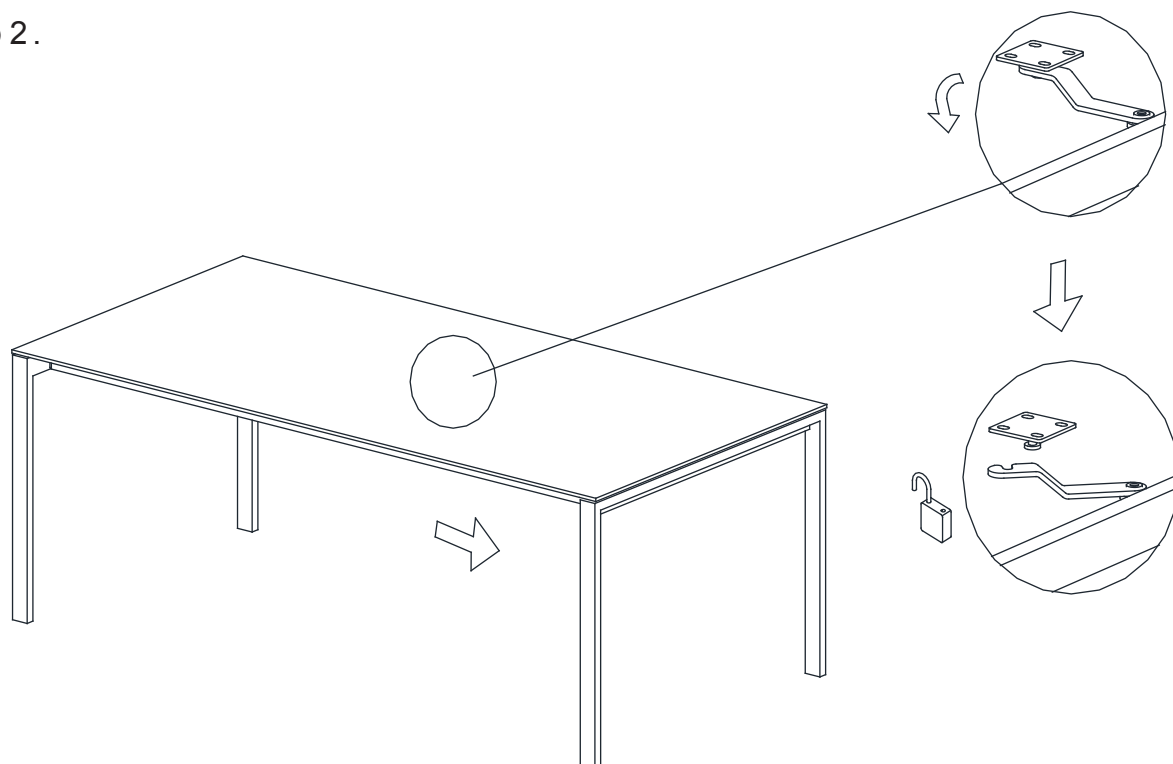

Hardware (Supplied)

M8*20mm
Part A x 12

M8
Part B x 12

M8
Part C x 12

M8
Part D x 1

Parts

① x 1

② x 1

③ x 1

S. Essentials Ext/Dining Table 200/250x100cm White 23704817

Step 1.

Step 2.

S. Essentials Ext/Dining Table 200/250x100cm White 23704817

Step 3.

Step 4.

S. Essentials Ext/Dining Table 200/250x100cm White