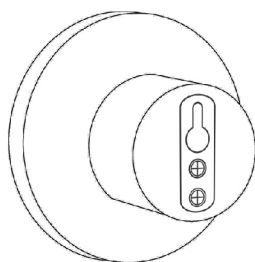

BUTTON WALL HOOK 10CM ASH

23736825

Thank you for purchasing the **BUTTON WALL HOOK 10CM ASH** . Before you begin to assemble your new piece of furniture, please check to ensure that all hardware and parts have been supplied. This page lists all contents included in the carton(s).

Follow instructions closely as deviation from them may present a possible safety risk and may void your warranty.

It is recommended that assembly is done on a soft surface such as carpet to avoid any damage.

If you experience any problems with your new purchase, please phone Freedom Customer Service (FCS) on 1300 135 588 (Australia) or 0800 469 327 (New Zealand).

Care Information

Walls are constructed from different materials e.g. Masonry (solid brick) or plaster board lined cavity walls (hollow). It is important that use the appropriate wall fixings for your wall type. Your local hardware store will have the necessary drills and fixings and can offer advice if needed. Freedom recommends installation is completed by a tradesperson with relevant experience.

Hardware (Not Supplied)

x 1 pc

x 1 pc

Tools Required (Not Supplied)

Parts

x 1 pc