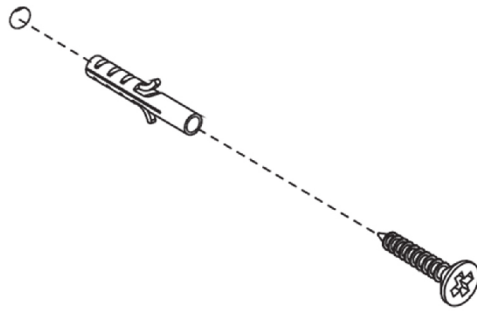

BUTTON WALL HOOK 6.5CM ASH

23736863

1