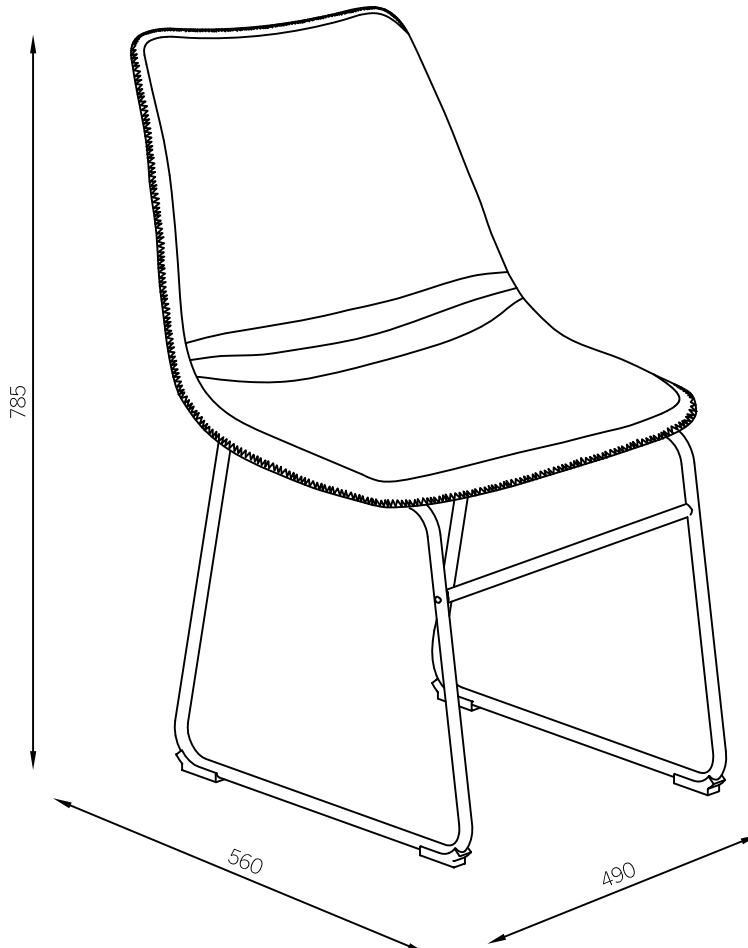

SADDLE DINING CHAIR

23782976/23782969/24451796/24451789

Thank you for purchasing the SADDLE Dining chair. Before you begin to assemble your new piece of furniture, please check to ensure that all hardware and parts have been supplied. The following page lists all contents included in the carton(s).

045 Rev 6

SADDLE DINING CHAIR

23782976/23782969/24451796/24451789

Hardware (Supplied)

A x 2  M8x14 mm	B x 4  M6x22 mm	C x 4  Ø6/Ø18 mm	D x 2  M6x30 mm
E x 1  5 mm			

Parts

PART	QTY	SIZE	CHECK ✓
1	1	470 x 485 x 390	
2	1	480 x 450 x 215	
3	1	480 x 450 x 215	
4	1	403 x Ø16	