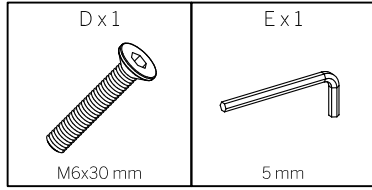

SADDLE DINING CHAIR

23782976/23782969/24451796/24451789

Step 1