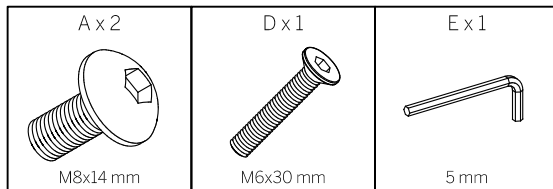

SADDLE DINING CHAIR

23782976/23782969/24451796/24451789

Step 1

Step 2