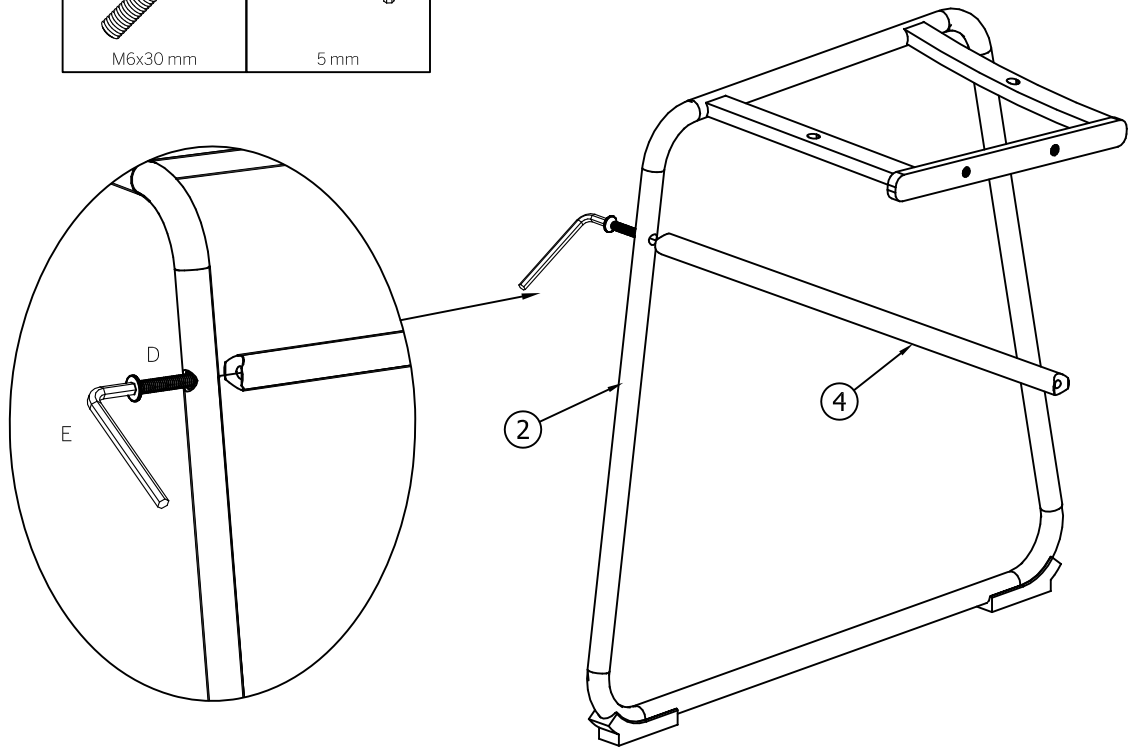

SADDLE DINING CHAIR

23782976/23782969/24451796/24451789

Step 1