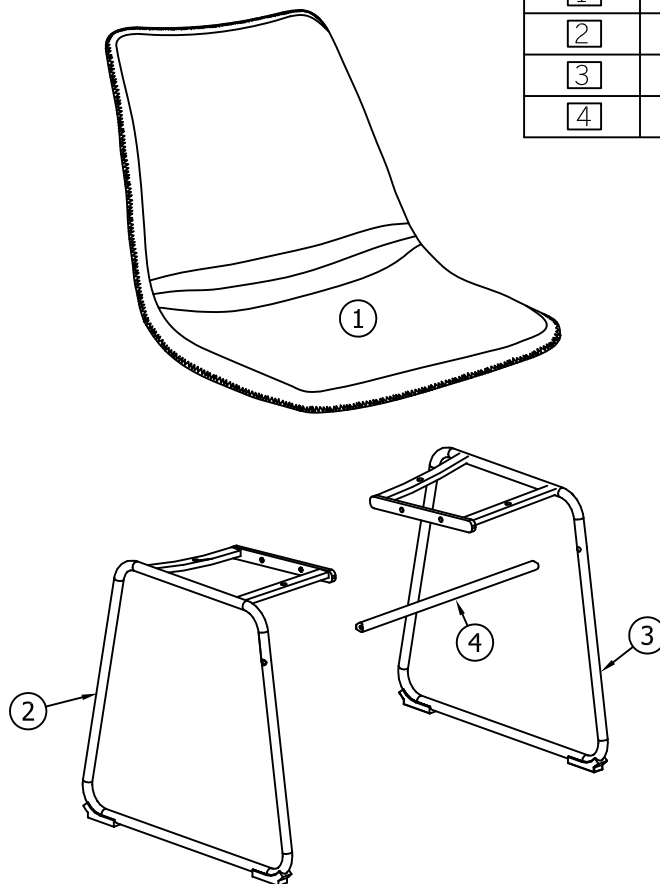

045 Rev 6

SADDLE DINING CHAIR

23782976/23782969/24451796/24451789

Hardware (Supplied)

A x 2  M8x14 mm	B x 4  M6x22 mm	C x 4  Ø6/Ø18 mm	D x 2  M6x30 mm
E x 1  5 mm			

Parts

PART	QTY	SIZE	CHECK ✓
1	1	470 x 485 x 390	
2	1	480 x 450 x 215	
3	1	480 x 450 x 215	
4	1	403 x Ø16	

SADDLE DINING CHAIR

23782976/23782969/24451796/24451789

Step 1

Step 2

SADDLE DINING CHAIR

23782976/23782969/24451796/24451789

Step 3

100%