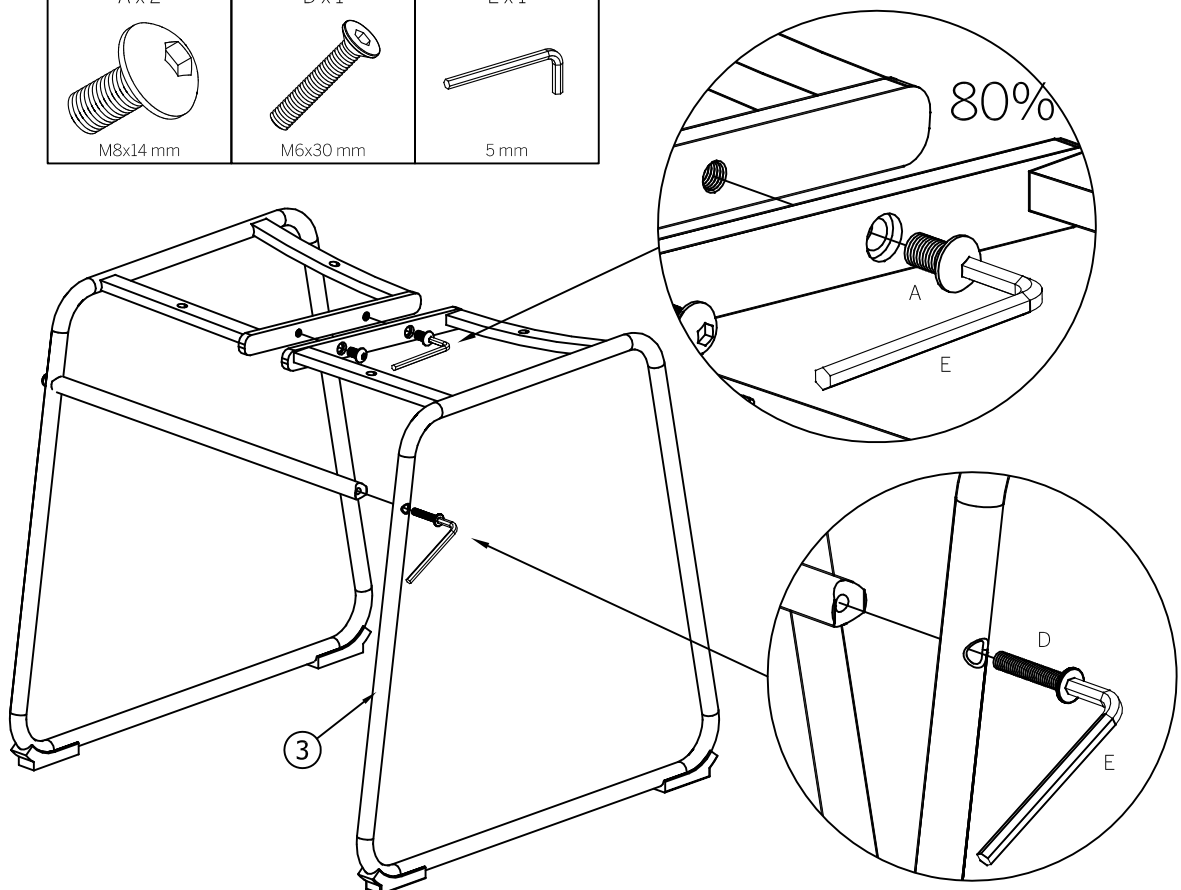

SADDLE DINING CHAIR

23782976/23782969/24451796/24451789

Step 1

Step 2