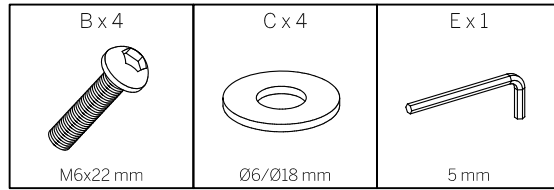

045 Rev 6

SADDLE DINING CHAIR

23782976/23782969/24451796/24451789

Hardware (Supplied)

A x 2  M8x14 mm	B x 4  M6x22 mm	C x 4  Ø6/Ø18 mm	D x 2  M6x30 mm
E x 1  5 mm			

Parts

PART	QTY	SIZE	CHECK ✓
1	1	470 x 485 x 390	
2	1	480 x 450 x 215	
3	1	480 x 450 x 215	
4	1	403 x Ø16	

SADDLE DINING CHAIR

23782976/23782969/24451796/24451789

Step 1

Step 2

SADDLE DINING CHAIR

23782976/23782969/24451796/24451789

Step 3

100%