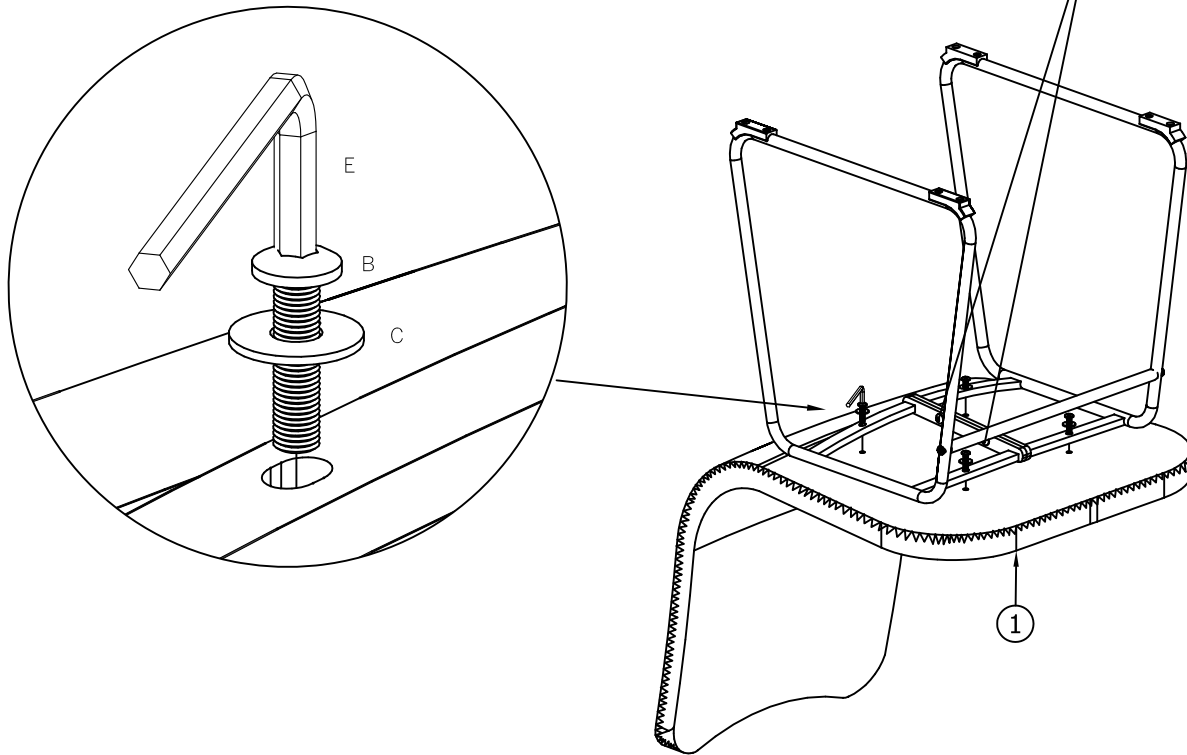

045 Rev 6

SADDLE DINING CHAIR

23782976/23782969/24451796/24451789

Hardware (Supplied)

A x 2  M8x14 mm	B x 4  M6x22 mm	C x 4  Ø6/Ø18 mm	D x 2  M6x30 mm
E x 1  5 mm			

Parts

PART	QTY	SIZE	CHECK ✓
1	1	470 x 485 x 390	
2	1	480 x 450 x 215	
3	1	480 x 450 x 215	
4	1	403 x Ø16	

SADDLE DINING CHAIR

23782976/23782969/24451796/24451789

Step 1

Step 2

SADDLE DINING CHAIR

23782976/23782969/24451796/24451789

Step 3

100%

Step 4