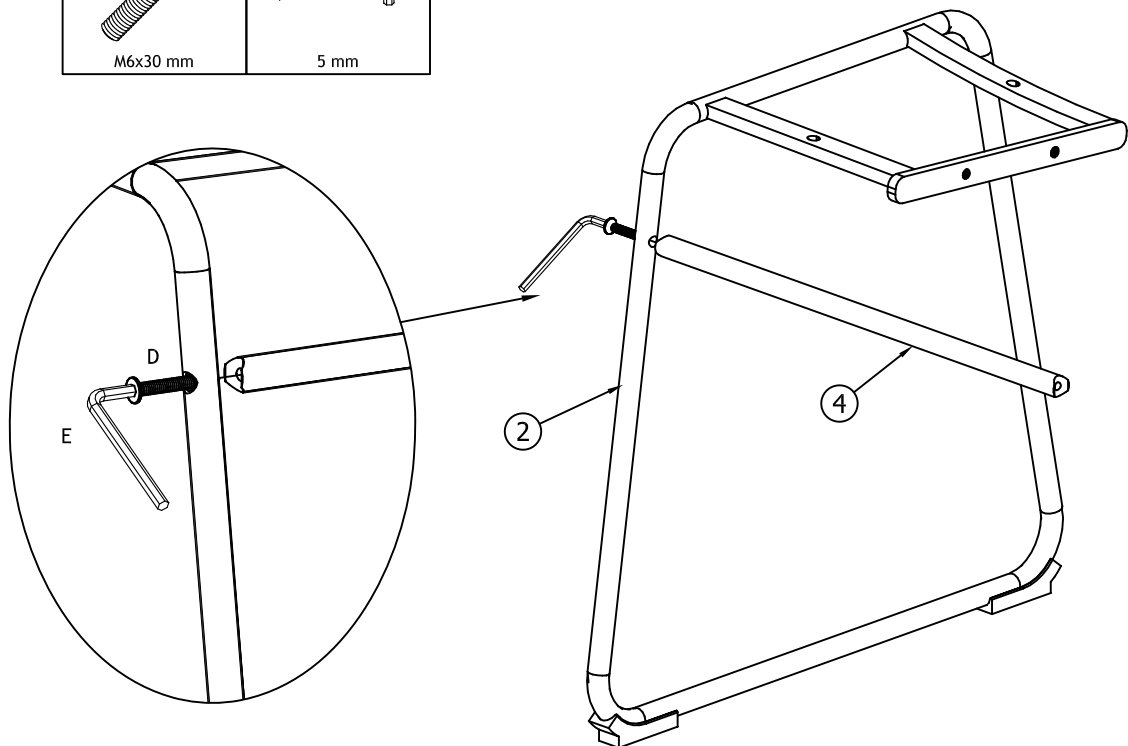

Parts

PART	QTY	SIZE	CHECK ✓
1	1	460 x 460 x 415	
2	1	475 x 450 x 215	
3	1	475 x 450 x 215	
4	1	408 x Ø16	

SADDLE DINING CHAIR

23782976,23782969

Step 1

Step 2

SADDLE DINING CHAIR

23782976,23782969

Step 3

100%

Step 4