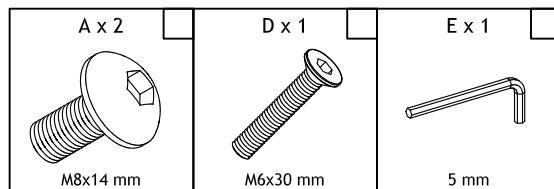

Parts

PART	QTY	SIZE	CHECK ✓
1	1	460 x 460 x 415	
2	1	475 x 450 x 215	
3	1	475 x 450 x 215	
4	1	408 x Ø16	

SADDLE DINING CHAIR

23782976,23782969

Step 1

Step 2

SADDLE DINING CHAIR

23782976,23782969