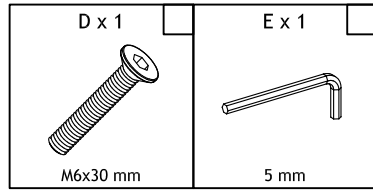

Parts

PART	QTY	SIZE	CHECK ✓
1	1	460 x 460 x 415	
2	1	475 x 450 x 215	
3	1	475 x 450 x 215	
4	1	408 x Ø16	

SADDLE DINING CHAIR

23782976,23782969

Step 1

Step 2

SADDLE DINING CHAIR

23782976,23782969