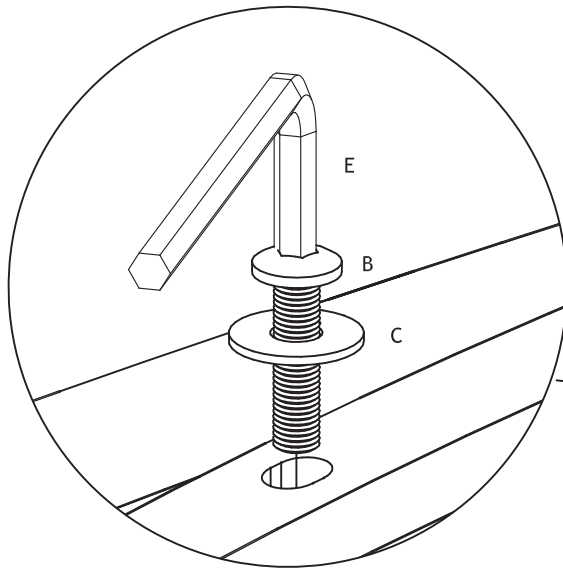

SADDLE DINING CHAIR

23782976,23782969

Step 3

100%

Step 4