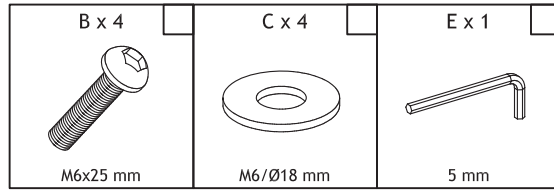

SADDLE DINING CHAIR

23782976,23782969

Step 3