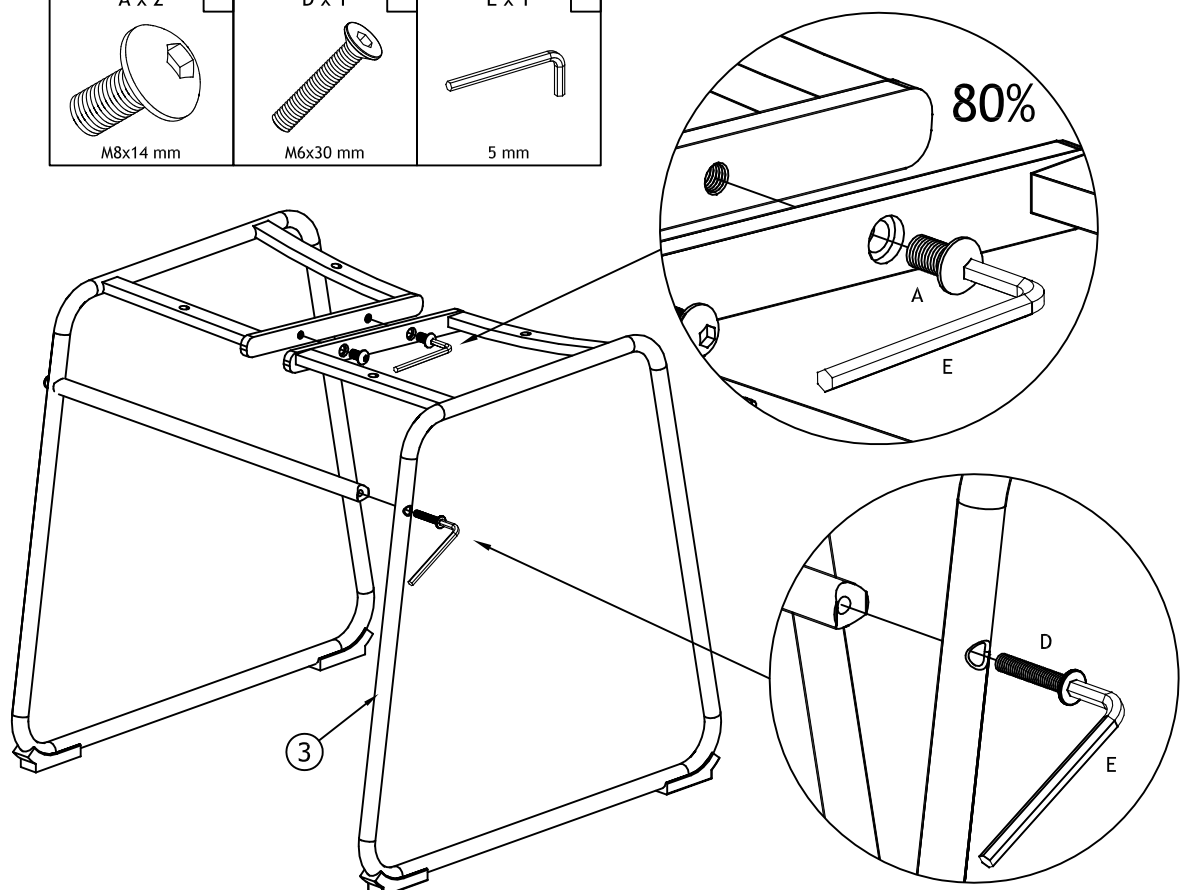

Parts

PART	QTY	SIZE	CHECK ✓
1	1	460 x 460 x 415	
2	1	475 x 450 x 215	
3	1	475 x 450 x 215	
4	1	408 x Ø16	

SADDLE DINING CHAIR

23782976,23782969

Step 1

Step 2

SADDLE DINING CHAIR

23782976,23782969

Step 3

100%

Step 4