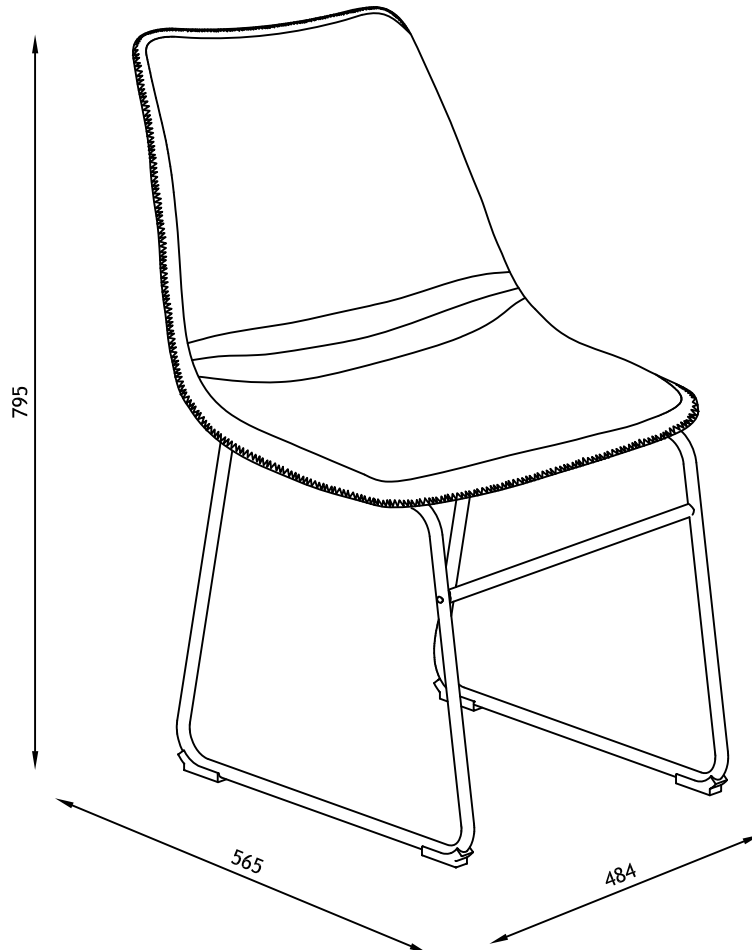

SADDLE DINING CHAIR

23782976,23782969

Thank you for purchasing the **SADDLE Dining chair**. Before you begin to assemble your new piece of furniture, please check to ensure that all hardware and parts have been supplied. The following page lists all contents included in the carton(s).

Follow instructions closely as deviation from them may present a possible safety risk and may void your warranty.

It is recommended that assembly is done on a soft surface such as carpet to avoid any damage.

If you experience any problems with your new purchase, please phone Freedom Customer Service (FCS) on 1300 135 588 (Australia) or 0800 469 327 (New Zealand).

Care Information

Periodically check and re-tightened any fasteners. Dust weekly with a clean dry duster. Protect from direct and indirect Sunlight. Maintain at least 30 cm. between your furniture and heat sources. Use Freedom recommended care products designed for your furniture. Use care products strictly in accordance with the manufactures instructions.

Always carefully lift furniture when moving it around the home and never drag.

Use floor protectors on the bottom of furniture (like tables and chairs) to minimise damage to floor coverings.

Use coasters, place mats, tablecloths and table runners to protect furniture surfaces from heat and stains

22253 - 045 Rev 1