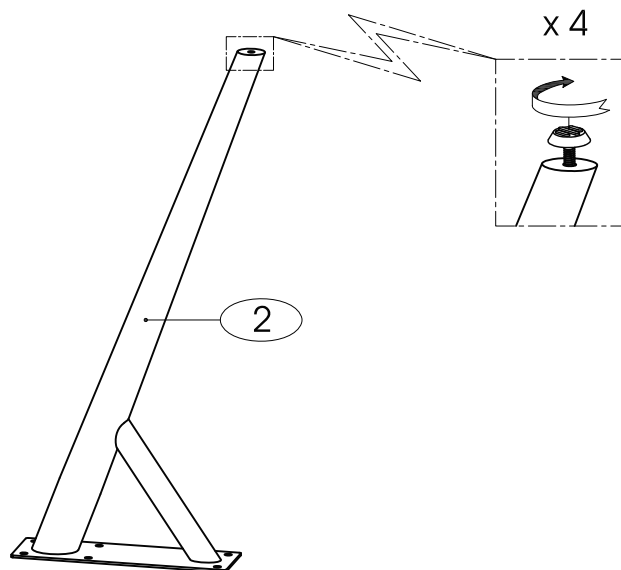

Hardware (Supplied)

300x100x3  A = 4 pcs	M6 x 20  B = 16 pcs	Ø4 x 25  C = 8 pcs	M8 x 20  D = 24 sets	Ø22 x 7, M6 x 20  E = 4 pcs	 F = 1 pc
--	--	---	---	--	--

Tools Required (Not Supplied)

Parts

Piccolo Dining Table Natural

23809864

Step : 1

A = 4 pcs

B = 16 pcs

C = 8 pcs

Step : 2

E = 4 pcs

Piccolo Dining Table Natural