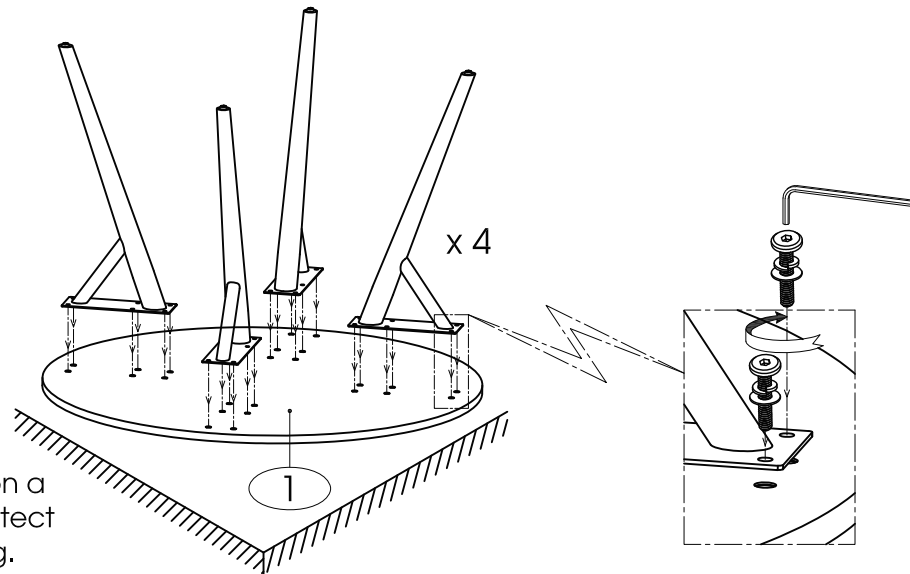

Piccolo Dining Table Natural

23809864

Step : 3

D = 24 sets

Attention! Put the item on a rug or similar to help protect surfaces from scratching.

Step : 4