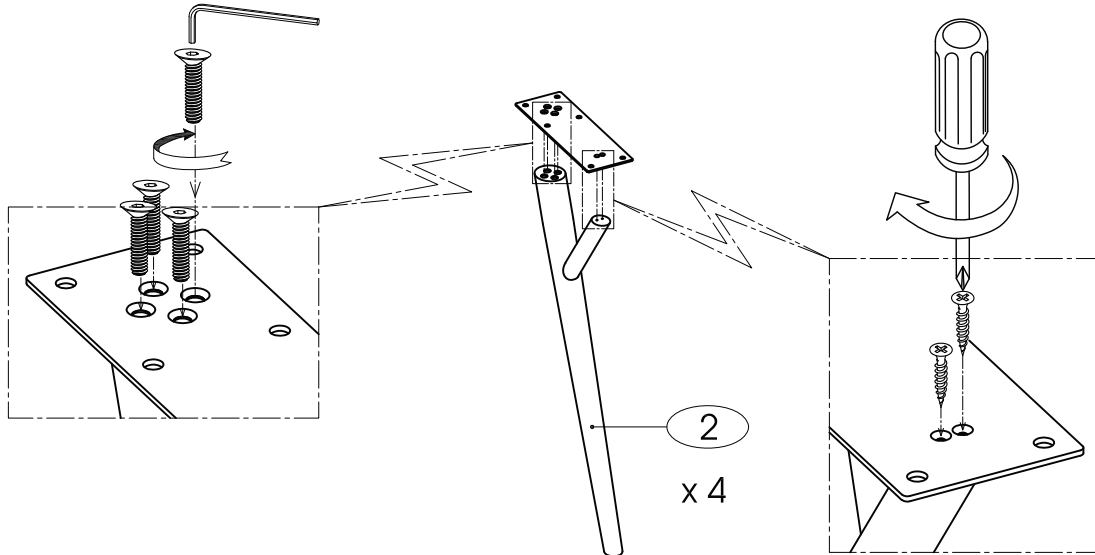

Hardware (Supplied)

300x100x3  A = 4 pcs	M6 x 20  B = 16 pcs	Ø4 x 25  C = 8 pcs	M8 x 20  D = 24 sets	Ø22 x 7, M6 x 20  E = 4 pcs	 F = 1 pc
--	--	---	---	--	--

Tools Required (Not Supplied)

Parts

Piccolo Dining Table Natural

23809864

Step : 1

A = 4 pcs

B = 16 pcs

C = 8 pcs

Step : 2

E = 4 pcs

Piccolo Dining Table Natural