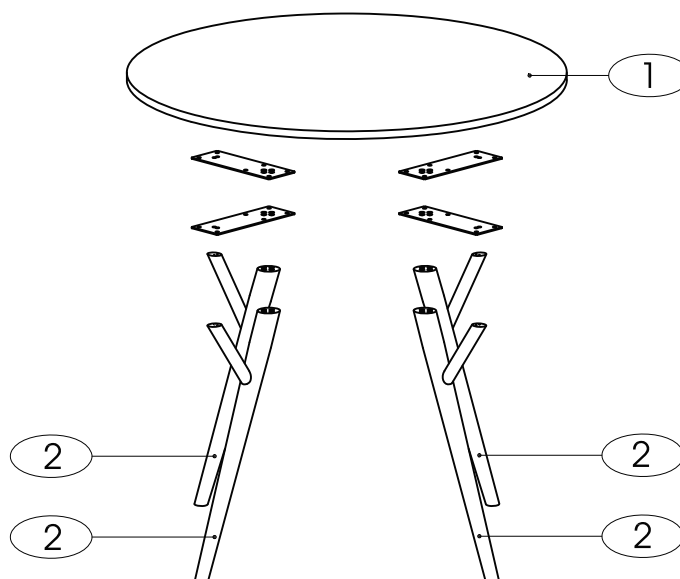

Hardware (Supplied)

300x100x3  A = 4 pcs	M6 x 20  B = 16 pcs	Ø4 x 25  C = 8 pcs	M8 x 20  D = 24 sets	Ø22 x 7, M6 x 20  E = 4 pcs	 F = 1 pc
--	--	---	---	--	--

Tools Required (Not Supplied)

Parts

Piccolo Dining Table Natural

23809864

Step : 1

A = 4 pcs

B = 16 pcs

C = 8 pcs

Step : 2

E = 4 pcs

Piccolo Dining Table Natural