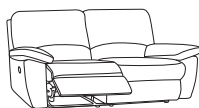

Available in atmosphere, bisque, black, charcoal, chocolate, classic white, pebble, red and silver grey Lawson corrected grain leather.

Recliner 3 seat sofa
w 213 d 97 h 98

Recliner 2.5 seat sofa
w 212 d 97 h 98

Recliner 2 seat sofa
w 158 d 97 h 98

Armchair recliner
w 108 d 97 h 98

2 seat recliner LAF
w 134 d 97 h 98

2 seat recliner RAF
w 134 d 97 h 98

1.5 seat recliner LAF
w 106 d 97 h 98

1.5 seat recliner RAF
w 106 d 97 h 98