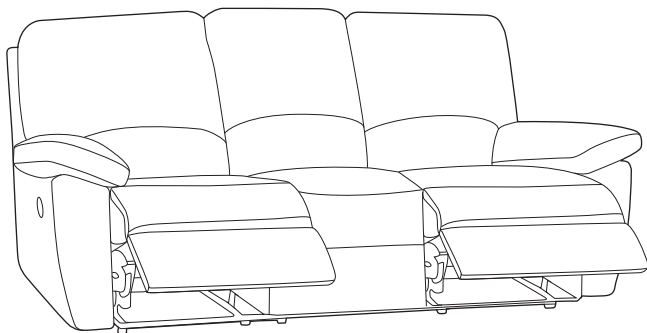

LUCAS R

Sofa range

THE STORY

As the ultimate roost for relaxing, this classic Freedom sofa boasts pillow-top arms – just the place to put up your feet and rest your head. The high-density foam and fibre-filled seat cushions are suspended on a solid timber frame by webbing, providing extra comfort in the seat. There is an extensive variety of seating options, too. Choose from recliners, modulars and armchairs, or start your collection with the popular two or three-seat sofa.

MATERIALS

Solid timber frame with timber composites. Foam core seat and back with feather and fibre blend wrap. Webbed suspension which stays resilient so that seats remain supportive over time.

FABRICS & COLOURS

Recliner 2 seat sofa
w 158 d 97 h 98

Armchair recliner
w 108 d 97 h 98

2 seat recliner LAF
w 134 d 97 h 98

2 seat recliner RAF
w 134 d 97 h 98

1.5 seat recliner LAF
w 106 d 97 h 98

1.5 seat recliner RAF
w 106 d 97 h 98

*Note: measurements are in centimeters and are approximate only.

Explanation: LAF and RAF: Left Arm Facing and Right Arm Facing; as you stand in front of the sofa the arm will be on either the left or right side of the modular component. Please refer to website for care instructions: www.freedom.com.au