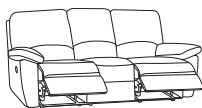

Recliner 3 seat sofa
w 213 d 97 h 98