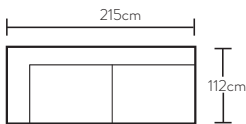

3 seat mod LAF