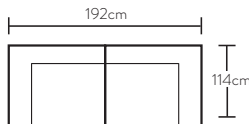

Configurations

3 seat mod LAF & terminal RAF

1.5 seat mod RAF & 1.5 seat modular LAF

3 seat mod LAF & Chaise RAF

3 seat sofa

2 seat sofa

Armchair

3 seat mod LAF

Corner

1.5 seat armless

RAF Chaise