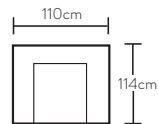

Configurations

3 seat mod LAF & terminal RAF

1.5 seat mod RAF & 1.5 seat modular LAF

3 seat mod LAF & Chaise RAF

3 seat sofa

2 seat sofa

Armchair

3 seat mod LAF

Corner

1.5 seat armless

RAF Chaise