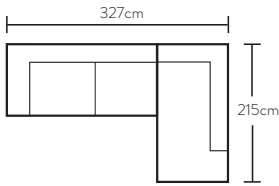

Configurations

3 seat mod LAF & terminal RAF