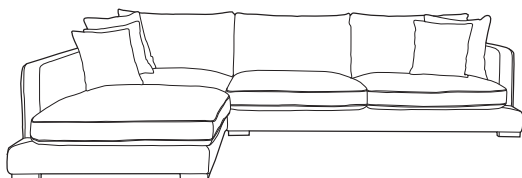

Hamilton

Sofa range

THE STORY

The ultimate lounging sofa, Hamilton is stylish and spacious. This two-piece, oversized terminal sits low for a contemporary feel. Its wide and ultra soft cushions will make sitting on it feel like sinking into a cloud. Filled with feather and fibre for complete support and upholstered in durable yet soft fabric for absolute comfort.

MATERIALS

Kiln dried solid timber frame with structural composites. Solid timber feet. Foam core seat with feather and fibre blend topper. Feather and fibre blend back cushions. Highly resilient webbed suspension.

FABRICS

Marlo fabric; steel grey or coal. 74% polyester 26% acrylic. Vintage leather; Caramel, chocolate brown or slate. Full grain leather. Allure fabric; light grey. 100% polyester. Amaro fabric; thunder or oatmeal. 82% polyester 18% acrylic. Block fabric; light grey or dark grey. 100% polyester. Charlotte fabric; light grey, paprika or navy. 67% polyester 10% linen 23% acrylic.