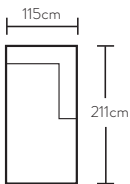

Configurations

3 seat mod LAF & terminal RAF

1.5 seat mod RAF & 1.5 seat modular LAF

3 seat mod LAF & Chaise RAF

3 seat sofa

2 seat sofa

Armchair

3 seat mod LAF

Corner

1.5 seat armless

RAF Chaise