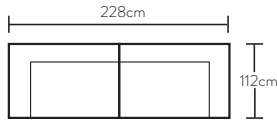

1.5 seat mod RAF & 1.5 seat modular LAF