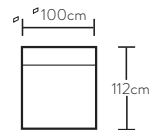

1.5 seat armless