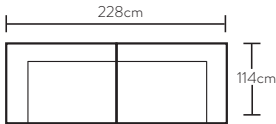

Configurations

3 seat mod LAF & terminal RAF

1.5 seat mod RAF & 1.5 seat modular LAF

3 seat mod LAF & Chaise RAF

3 seat sofa

2 seat sofa

Armchair

3 seat mod LAF

Corner

1.5 seat armless

RAF Chaise