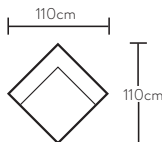

Configurations

3 seat mod LAF & terminal RAF

1.5 seat mod RAF & 1.5 seat modular LAF

3 seat mod LAF & Chaise RAF

3 seat sofa

2 seat sofa

Armchair

3 seat mod LAF

Corner

1.5 seat armless

RAF Chaise