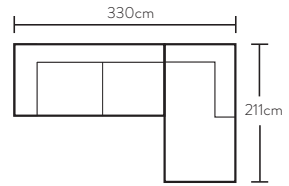

3 seat mod LAF & Chaise RAF