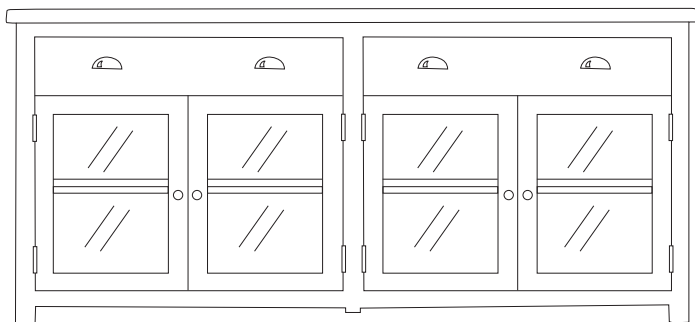

East Port

Furniture range

THE STORY

Light and airy, the East Port range features classic Hamptons style with a modern country look that's all its own. The basic shapes of East Port give it a simplistic style that means this range can work with many different styles, from the coastal to the contemporary.

MATERIALS

Acacia and engineered wood.

COLOURS

Crisp white.