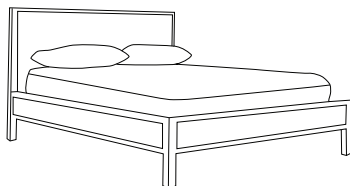

Bedframe
King Single w 122 d 215 h 110
Double w 153 d 199 h 110
Queen w 168 d 215 h 110
King w 198 d 215 h 110