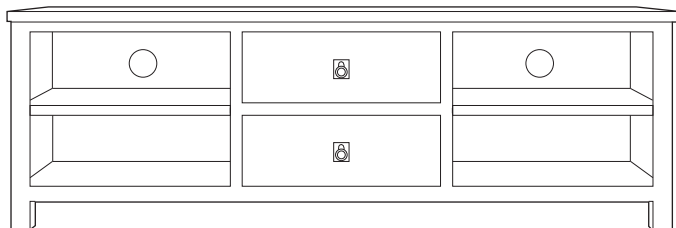

Cancun

Furniture range

THE STORY

The modern whitewashed timber pieces that make up this large collection have been specifically developed for the smart and casual interior style so characteristic of Australian homes. Cancun's simple styling allows the range to be extremely versatile and work in with just about any contemporary décor. As for individual pieces, there are plenty of attractive details.

MATERIALS

Mindi timber and engineered wood.