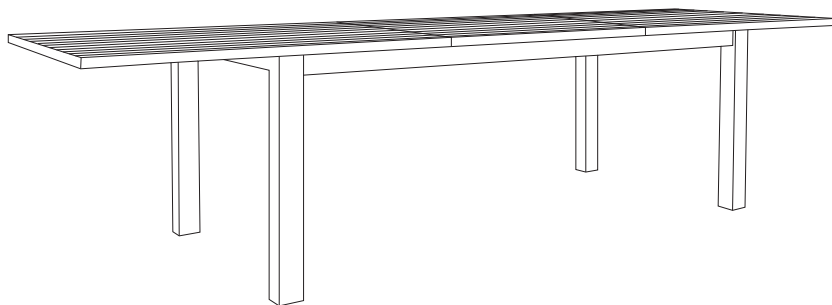

Torquay

Outdoor range

THE STORY

Entertaining outdoors is a breeze with the Torquay range of furniture. Capturing a look that you might see at a coastal hot spot, Torquay is made for chilling out! The crisp white look of the table captures a style reminiscent of the Hamptons – the pinnacle of contemporary coastal style. Add a couple of the Torquay dining chairs around it to set up your garden for a sizzling summer fiesta! This is one of those pieces that will go the distance and you'll love for years to come.

MATERIALS

Aluminium frame, with texteline (dining chair).

FABRIC & COLOURS

Dining available in white/grey.
Sofa and armchair available in grey
and limited edition navy/white stripe.