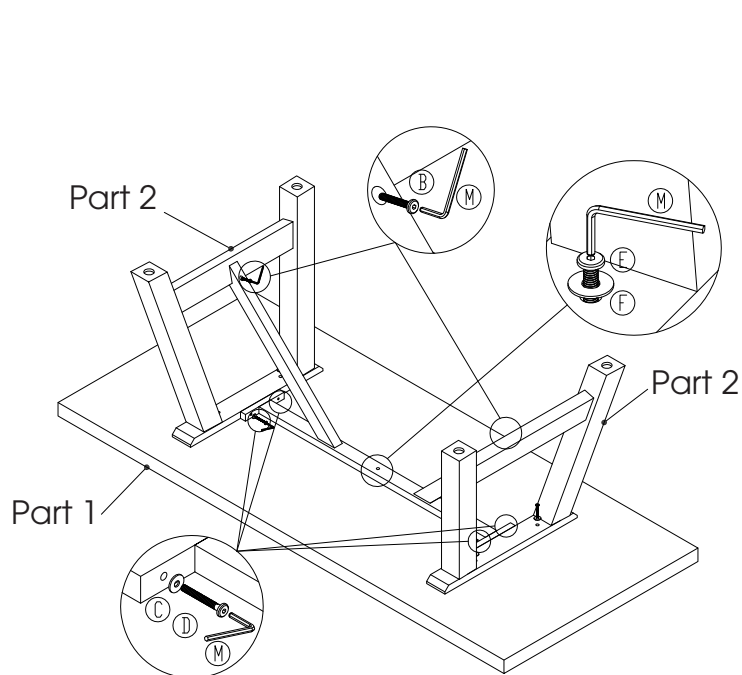

Mx1

Havelock Dining Table Very Heavy Product Concrete White

23939059

Step 1.

Do not tightened bolts

Step 2.

Ensure that all bolts are completely tightened

Havelock Dining Table Very Heavy Product Concrete White

23939059

Step 3.

Ensure that all bolts are completely tightened

Step 4.

Ensure that all bolts are completely tightened

Havelock Dining Table Very Heavy Product Concrete White

23939059

Finished.