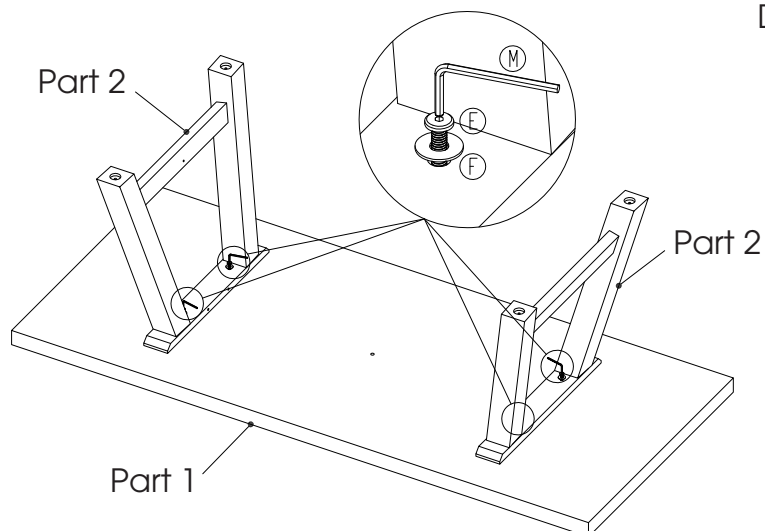

Mx1

Havelock Dining Table Very Heavy Product Concrete White

23939059

Step 1.

Do not tightened bolts

Step 2.

Ensure that all bolts are completely tightened

Havelock Dining Table Very Heavy Product Concrete White

23939059

Step 3.

Ensure that all bolts are completely tightened

Step 4.

Ensure that all bolts are completely tightened

Havelock Dining Table Very Heavy Product Concrete White

23939059

Finished.