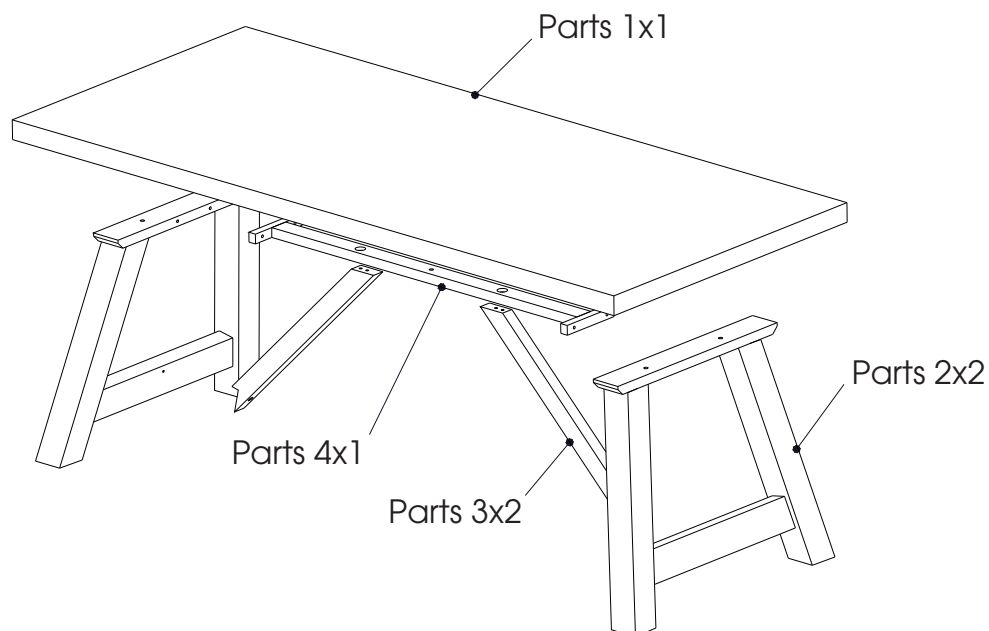

Havelock Dining Table Very Heavy Product Concrete White

23939059

Parts

8x40

Ax2

M6x40

Bx2

6x22