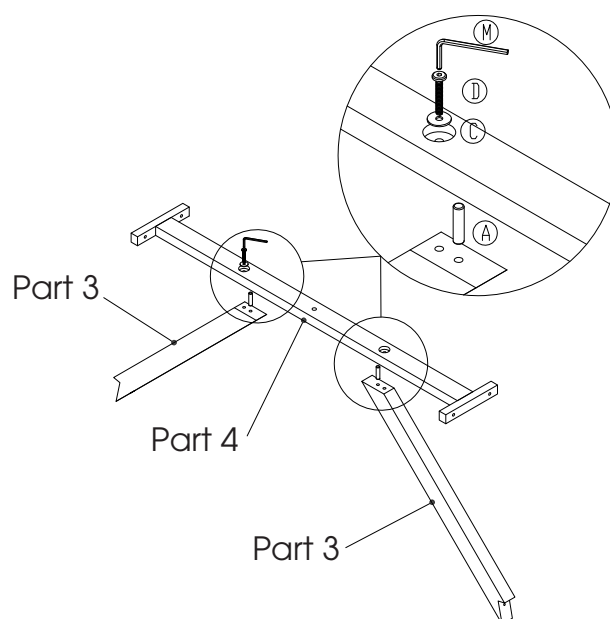

Mx1

Havelock Dining Table Very Heavy Product Concrete White

23939059

Step 1.

Do not tightened bolts

Step 2.

Ensure that all bolts are completely tightened

Havelock Dining Table Very Heavy Product Concrete White

23939059

Step 3.

Ensure that all bolts are completely tightened

Step 4.

Ensure that all bolts are completely tightened

Havelock Dining Table Very Heavy Product Concrete White

23939059

Finished.