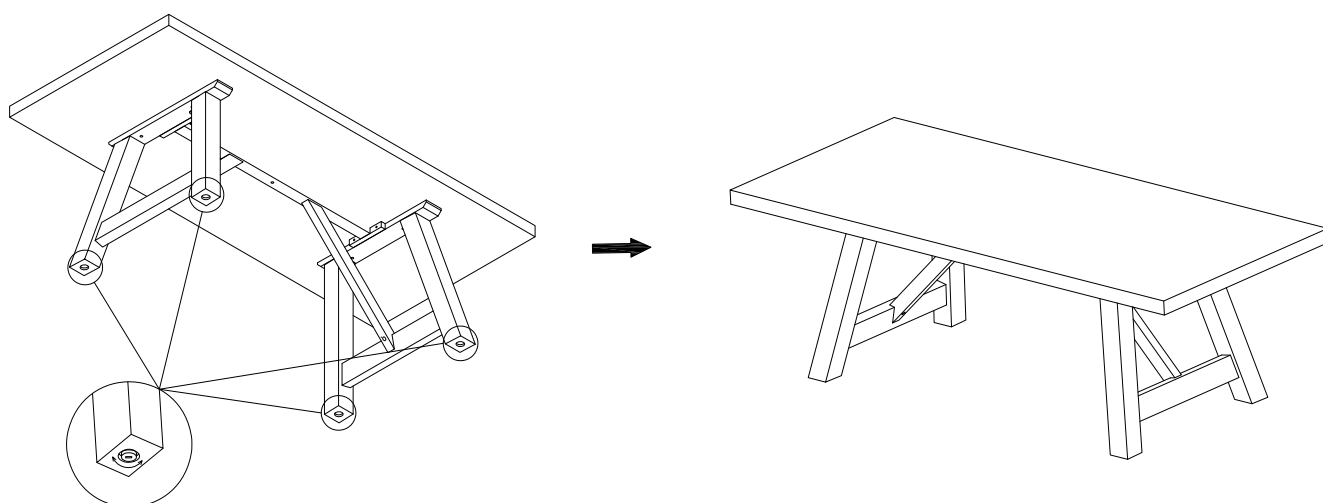

Mx1

Havelock Dining Table Very Heavy Product Concrete White

23939059

Step 1.

Do not tightened bolts

Step 2.

Ensure that all bolts are completely tightened

Havelock Dining Table Very Heavy Product Concrete White

23939059

Step 3.

Ensure that all bolts are completely tightened

Step 4.

Ensure that all bolts are completely tightened

Havelock Dining Table Very Heavy Product Concrete White

23939059

Finished.