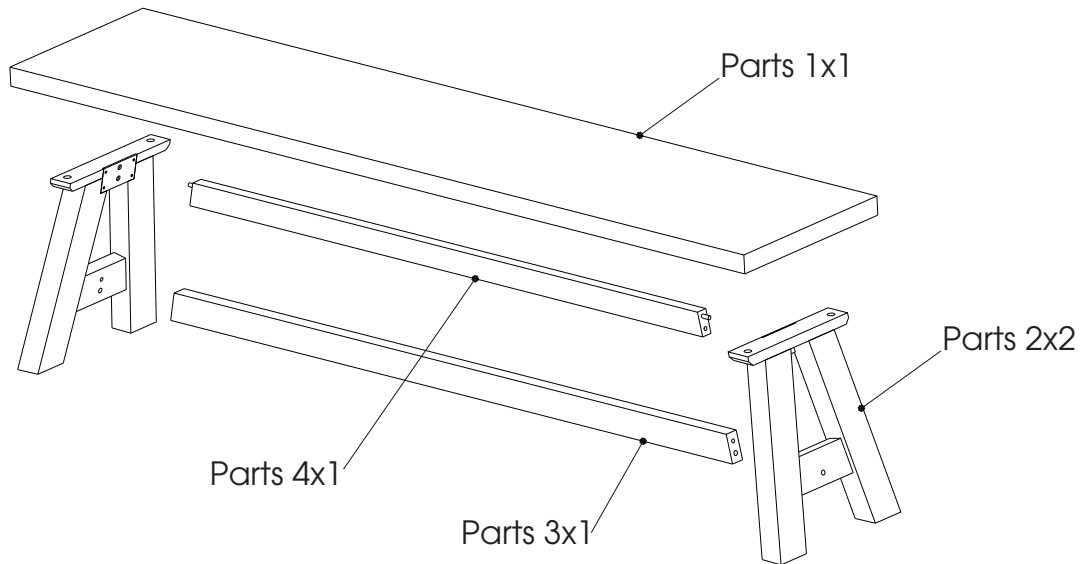

Havelock Dining Bench Very Heavy Product Concrete White

23939066

Parts

M8X20

Ax2

8x18

Bx2

8x40