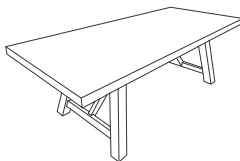

Dining table rectangle
w 230 d 100 h 76