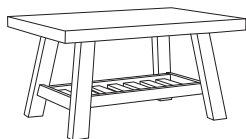

Coffee table
w 90 d 60 h 45