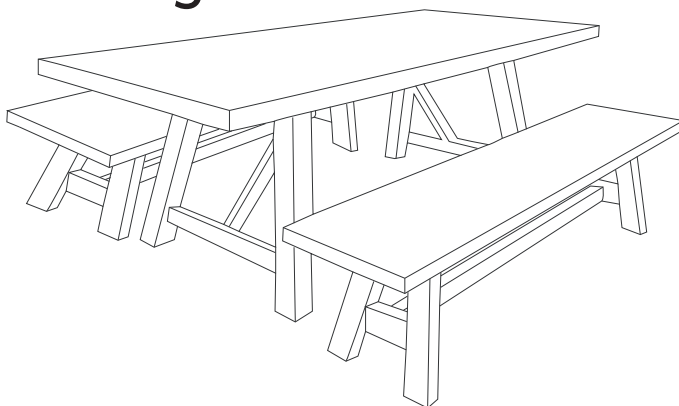

Havelock

Outdoor range

THE STORY

With its cool industrial grey table top, crossed acacia legs and streamlined benches, the Havelock range is all about laidback outdoor living - and rugged good looks. The perfect setting for an all-day lunch.

MATERIALS

Fibre cement with Acacia legs.

FABRIC & COLOURS

Rectangular and round table and bench available in grey or white.