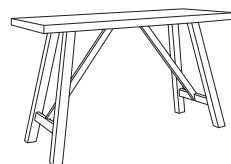

Bar table
w 180 d 80 h 105