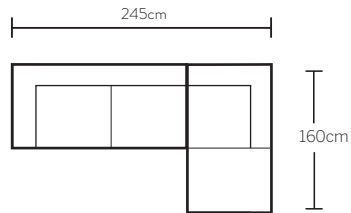

2 seat modular LAF
& chaise RAF