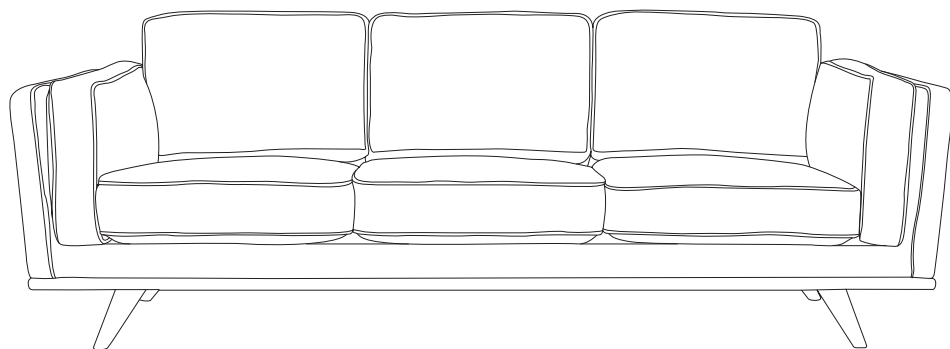

Dahlia

Sofa range

THE STORY

A sofa for design seekers who also appreciate the creature comforts of a soft and squishy sofa you can sink into, the removable seat cushions are filled with a feather blend for maximum comfort, making Dahlia as supremely comfortable as it is stylish. Dahlia is upholstered in a linen-blend fabric and is available in a choice of five contemporary colours. Also available in 2 types of luscious full grain leather.

MATERIALS

Solid timber frame with timber composites. Foam core seat with feather and fibre blend wrap. Loose feather and fibre back and highly resilient Pirelli webbed suspension.

FABRIC & COLOURS

Available in light grey and shell Austria fabric, 90% polyester, 10% linen. Koyoto fabric; Oyster. 82% polyester 18% acrylic. Caramel, tan and black full grain leather. Courier leather; brown or tan. Full grain leather. Also available in Oxford Black full grain leather.