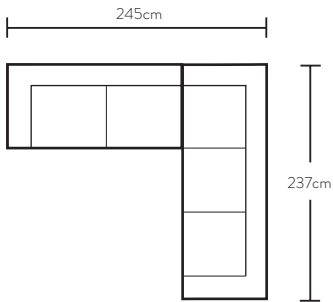

Configurations

2 seat modular
LAF & terminal