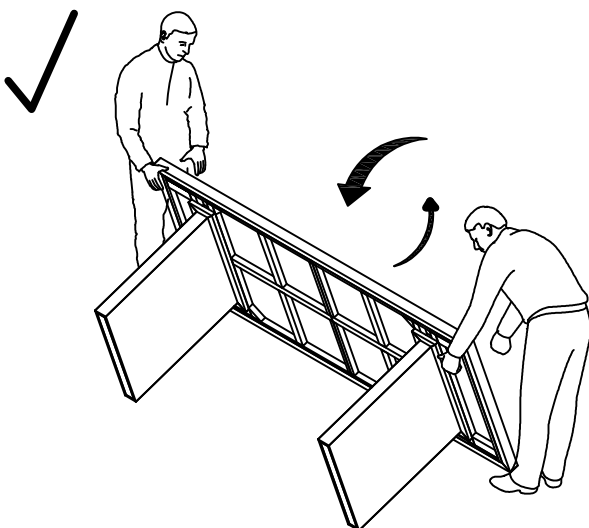

Hardware (Supplied)

<p>BOLT M8 X 40</p>  <p>A x 8</p>	<p>SPRING WASHER</p>  <p>B x 8</p>	<p>WASHER M8</p>  <p>C x 8</p>	<p>ALLEN KEY</p>  <p>D x 1</p>
--	---	---	---

Parts

SAWN DINING TABLE 200x90CM

24132305

STEP 1.

NOTE! Carefully place item on a rug or similar to avoid damage

A x 8	B x 8	C x 8	D x 1

NOTE! At least two people should complete this step. Do not leverage the item using the legs as it will cause damage.