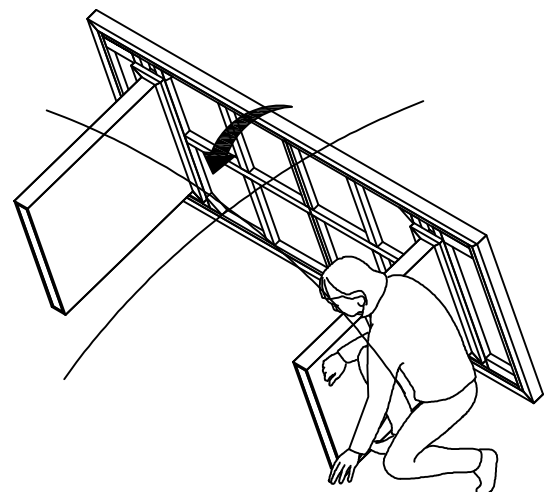

Hardware (Supplied)

<p>BOLT M8 X 40</p>  <p>A x 8</p>	<p>SPRING WASHER</p>  <p>B x 8</p>	<p>WASHER M8</p>  <p>C x 8</p>	<p>ALLEN KEY</p>  <p>D x 1</p>
--	---	---	---

Parts

SAWN DINING TABLE 200x90CM

24132305

STEP 1.

NOTE! Carefully place item on a rug or similar to avoid damage

A x 8	B x 8	C x 8	D x 1

NOTE! At least two people should complete this step. Do not leverage the item using the legs as it will cause damage.