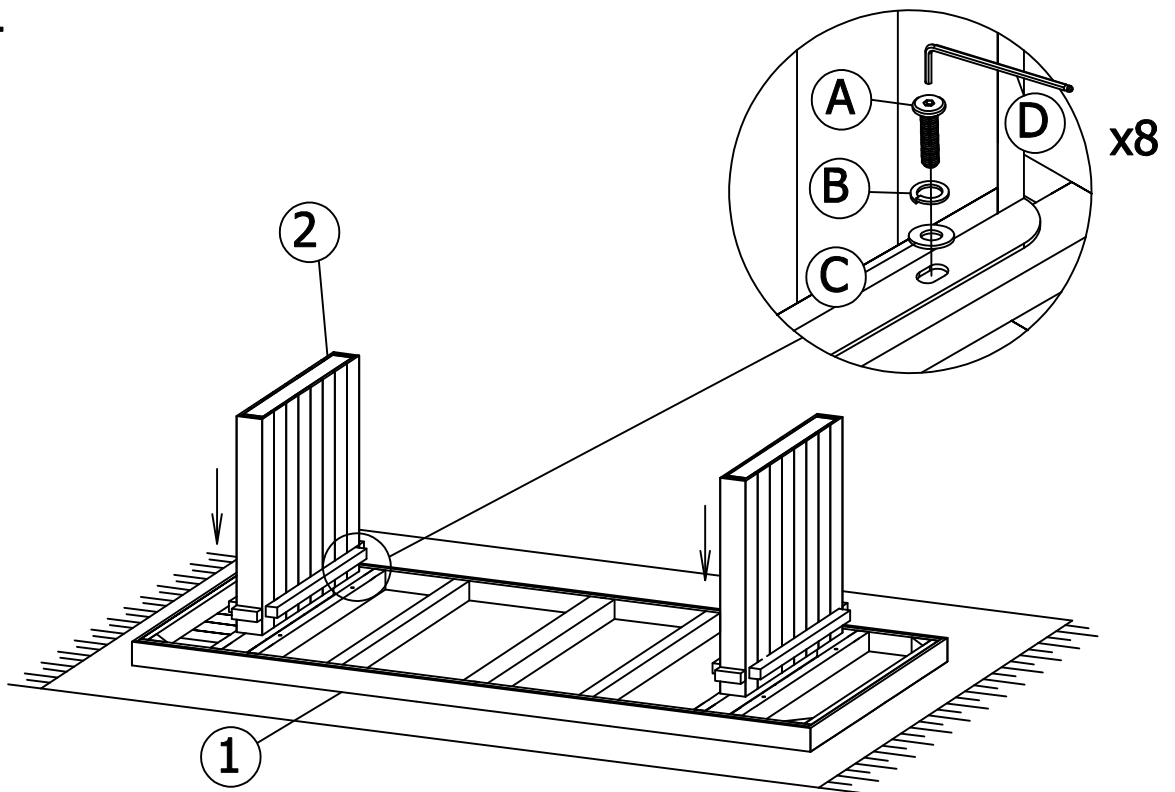

SAWN DINING TABLE 200x90CM

24132305

STEP 1.

NOTE! Carefully place item on a rug or similar to avoid damage

A x 8	B x 8	C x 8	D x 1