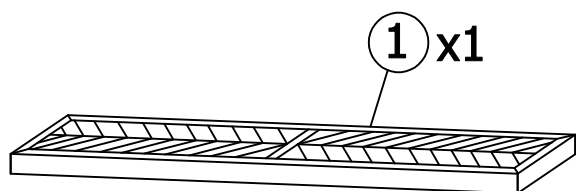

Hardware (Supplied)

<p>BOLT M8 X 40</p>  <p>A x 8</p>	<p>SPRING WASHER</p>  <p>B x 8</p>	<p>WASHER M8</p>  <p>C x 8</p>	<p>ALLEN KEY</p>  <p>D x 1</p>
--	---	---	---

Parts

SAWN DINING TABLE 200x90CM

24132305