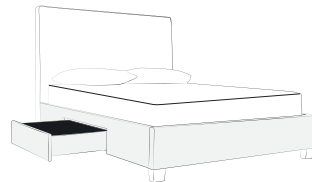

MATERIALS

Rubberwood/Engineered Wood/Foam/ Polyester/Metal

Queen bed standard
w 222.4 d 193.6 h 168.4

Queen bed with end drawers
w 220.5 d 193.6 h 168.4

Queen bed with gas-lift
w 222.4 d 193.6 h 168.4

Queen bed with storage
w 222.4 d 193.6 h 168.4

Queen bed with side drawer
w 222.4 d 193.6 h 168.4

*Note: measurements are in centimetres and are approximate only.

While we aim to ensure that the information on this tearsheet is correct at the time of printing, it is sometimes necessary for changes to be made to product specifications. To avoid disappointment, we suggest that you obtain confirmation of product specifications and availability with your freedom salesperson before placing your order.