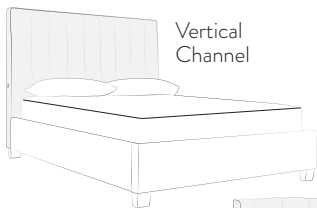

KNAP

Bedroom range

Tufted Wing

THE STORY

If you're after space-saving style, the Knap King Bed may be just what you're looking for. The good looking & modern Knap Bed is available in a choice of 2 fabrics - Prague Natural or Prague Fog, 3 base options - gas-lift storage, 2-drawers or a Standard base, and 3 headboard styles - Classic Bell, Simple Tufted or Modern Channel.

MATERIALS

Rubberwood/Engineered Wood/Foam/ Polyester/Metal

Queen bed standard
w 222.4 d 193.6 h 168.4

Queen bed with end drawers
w 220.5 d 193.6 h 168.4

Queen bed with gas-lift
w 222.4 d 193.6 h 168.4

Queen bed with storage
w 222.4 d 193.6 h 168.4

Queen bed with side drawer
w 222.4 d 193.6 h 168.4

*Note: measurements are in centimetres and are approximate only.

While we aim to ensure that the information on this tearsheet is correct at the time of printing, it is sometimes necessary for changes to be made to product specifications. To avoid disappointment, we suggest that you obtain confirmation of product specifications and availability with your freedom salesperson before placing your order.