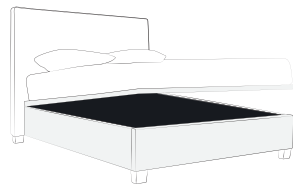

KNAP

Bedroom range

Tufted Wing

THE STORY

If you're after space-saving style, the Knap King Bed may be just what you're looking for. The good looking & modern Knap Bed is available in a choice of 2 fabrics - Prague Natural or Prague Fog, 3 base options - gas-lift storage, 2-drawers or a Standard base, and 3 headboard styles - Classic Bell, Simple Tufted or Modern Channel.

MATERIALS

Rubberwood/Engineered Wood/Foam/ Polyester/Metal

Queen bed standard
w 222.4 d 193.6 h 168.4

Queen bed with end drawers
w 220.5 d 193.6 h 168.4

Queen bed with gas-lift
w 222.4 d 193.6 h 168.4

Queen bed with storage
w 222.4 d 193.6 h 168.4

Queen bed with side drawer
w 222.4 d 193.6 h 168.4

*Note: measurements are in centimetres and are approximate only.

While we aim to ensure that the information on this tearsheet is correct at the time of printing, it is sometimes necessary for changes to be made to product specifications. To avoid disappointment, we suggest that you obtain confirmation of product specifications and availability with your freedom salesperson before placing your order.