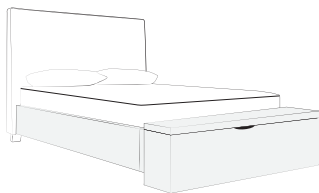

MATERIALS

Rubberwood/Engineered Wood/Foam/ Polyester/Metal

Queen bed standard
w 222.4 d 193.6 h 168.4

Queen bed with end drawers
w 220.5 d 193.6 h 168.4

Queen bed with gas-lift
w 222.4 d 193.6 h 168.4

Queen bed with storage
w 222.4 d 193.6 h 168.4

Queen bed with side drawer
w 222.4 d 193.6 h 168.4

*Note: measurements are in centimetres and are approximate only.

While we aim to ensure that the information on this tearsheet is correct at the time of printing, it is sometimes necessary for changes to be made to product specifications. To avoid disappointment, we suggest that you obtain confirmation of product specifications and availability with your freedom salesperson before placing your order.