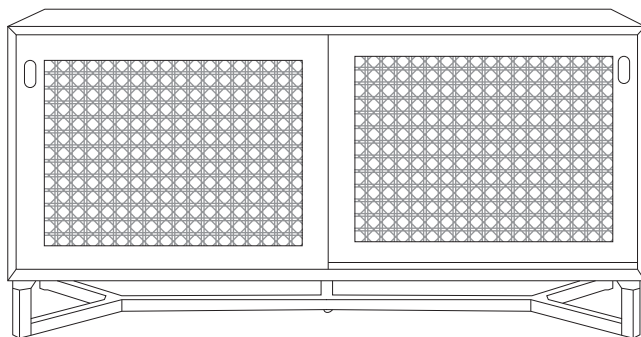

Raffles

range

THE STORY

A fresh take on British colonial design, the Raffles range makes a chic addition to any space. Crafted from solid pine, oak, engineered board and Rattan with soft closing drawers and doors. Featuring panels of natural Rattan that have been finely woven by hand, with geometric shaped solid timber legs, the range lends itself to contemporary styling, allowing it to work in a range of spaces. Now available in honey or white.

MATERIALS

Rattan, engineered wood and Oak veneer in honey stain or white painted finish.