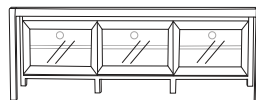

Entertainment unit
w 160 d 45 h 48