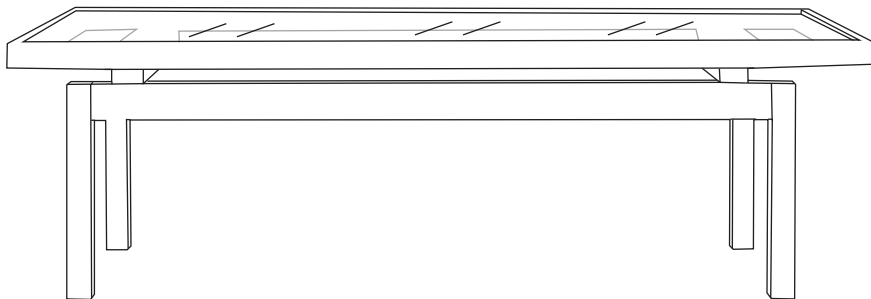

Hans

Furniture range

THE STORY

Bold and robust. The Hans collection is crafted from pine timber in a dark walnut stain for a classic finish. With a charming old world aesthetic, each piece will ensure your living spaces remain timeless and stylish year after year.

MATERIALS

Pine with Walnut stain/glass.