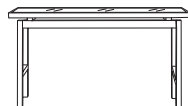

Console table
w 140 d 50 h 75