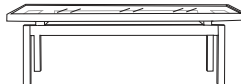

Coffee table fluted glass
w 140 d 70 h 41