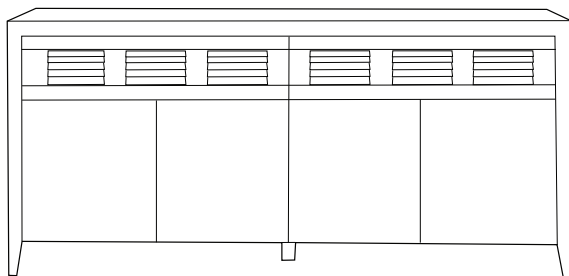

Neighbourhood

Furniture range