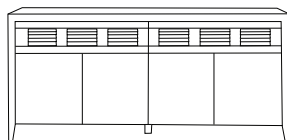

Buffet
w 180 d 45 h 82