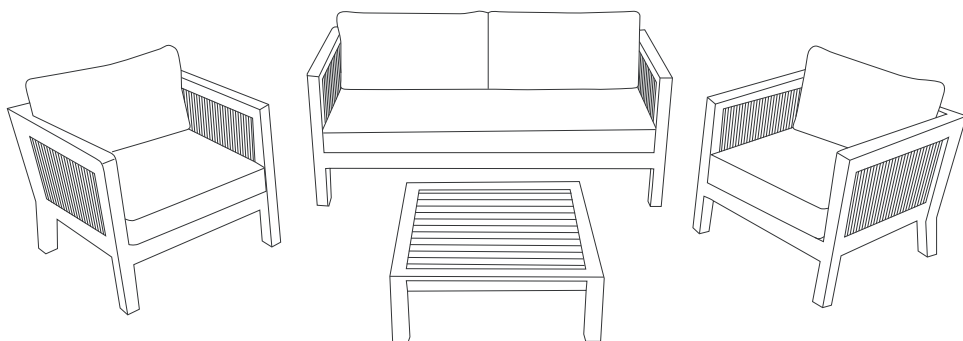

Tidal

Outdoor range