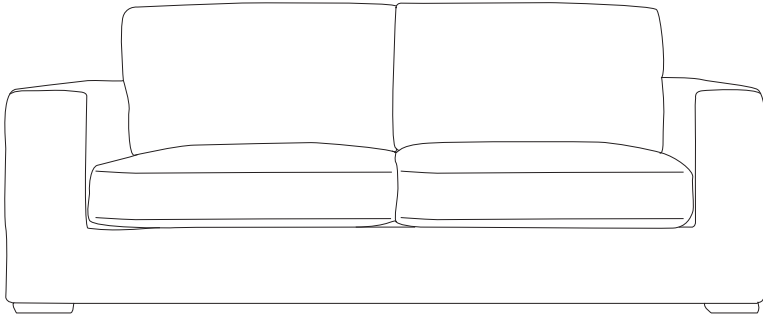

ASPECT

Sofa range

THE STORY

Make comfort your priority with the simple yet stylish Aspect range. The low profile and square arms give it a welcoming look that's made for relaxation. A solid timber frame forms its internal construction and high-density foam-filled removable cushions, sprung seat and webbed backrests offer great support. Upholstered in a durable chunky-weave polyester fabric, this robust and spacious sofa is suited to a contemporary setting and is sure to blend into your decor despite its commanding presence.

MATERIALS

Solid timber frame with timber composites.
Foam core seat and back.
Steel spring suspension for consistent comfort and long term support.

FABRICS & COLOURS

Fancy - 95% Polyester, 5% Cotton.
Silverstreak. Also available in Ryder Mineral - 100% polyester