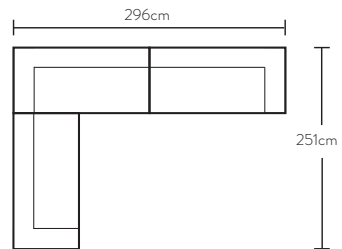

2 seat modular RAF  
w148 d103 h86

2 seat armless  
w126 d103 h86

2 seat sofa  
w183 d102 h84

2.5 seat sofa  
w219 d102 h84

\*Note: measurements are in centimetres and are approximate only.

Explanation: LAF and RAF: Left Arm Facing and Right Arm Facing; as you stand in front of the sofa the arm will be on either the left or right side of the modular component. Please refer to website for care instructions: [www.freedom.com.au](http://www.freedom.com.au) While we aim to ensure that the information on this tearsheet is correct at the time of printing, it is sometimes necessary for changes to be made to product specifications. To avoid disappointment, we suggest that you obtain confirmation of product specifications and availability with your freedom salesperson before placing your order.

# Configurations

2 seat modular LAF, 2 seat modular RAF & 2 seat armless

2 seat modular LAF & 2 seat modular RAF

2 seat modular LAF, 2 seat modular RAF & 2 seat modular RAF

2 seat modular LAF, 2 seat modular LAF & 2 seat modular RAF

\*Note: measurements are in centimetres and are approximate only.

Explanation: LAF and RAF: Left Arm Facing and Right Arm Facing; as you stand in front of the sofa the arm will be on either the left or right side of the modular component. Please refer to website for care instructions: [www.freedom.com.au](http://www.freedom.com.au) While we aim to ensure that the information on this tearsheet is correct at the time of printing, it is sometimes necessary for changes to be made to product specifications. To avoid disappointment, we suggest that you obtain confirmation of product specifications and availability with your freedom salesperson before placing your order.