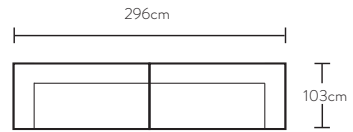

2 seat modular LAF & 2 seat modular RAF