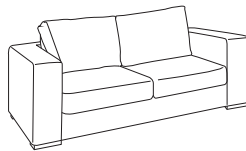

2 seat sofa
w183 d102 h84