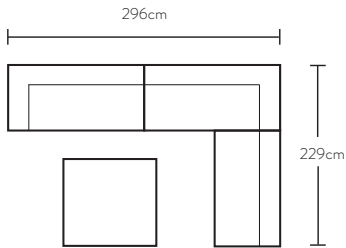

Configurations

2 seat modular LAF, 2 seat modular RAF & 2 seat armless