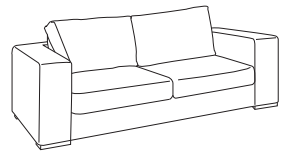

2.5 seat sofa
w219 d102 h84

*Note: measurements are in centimetres and are approximate only.