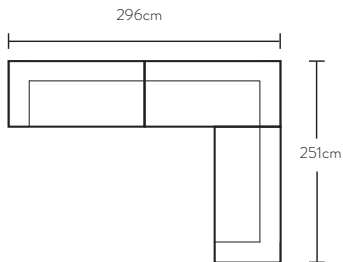

2 seat modular LAF, 2 seat modular RAF & 2 seat modular RAF