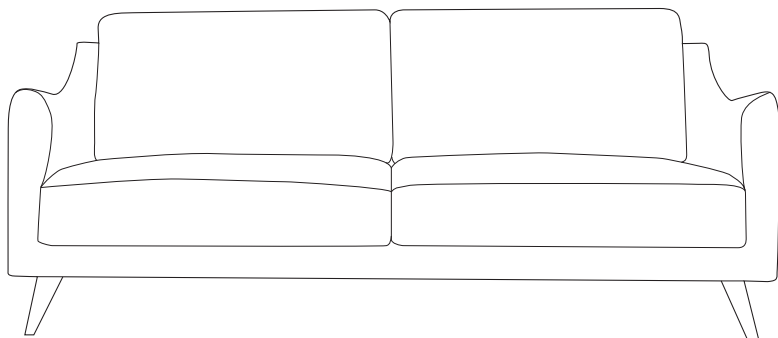

Maddox

Sofa range

THE STORY

With a nod to mid-century design, the Maddox fabric sofa offers impressive style and comfort at an affordable price. It's all in the detail - gentle sloping arms, elegant seam detailing and tapered oak finish, wooden legs make the Maddox a must-have in any living space.

MATERIALS

This sofa uses timber as a frame comprising timber composites. Its cushion fill is made of foam and fibre for comfort and durability. It has webbing and spring suspension for long term support and consistent comfort.

FABRIC & COLOURS

Available in Alisa navy and Spectrum pumice. 100% polyester.