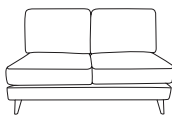

2 seat armless
w 140 d 91 h 93