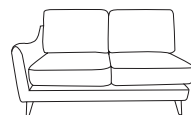

2 seat RAF/LAF
w 150 d 91 h 93