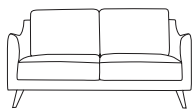

2 seat sofa
w 142 d 93 h 93