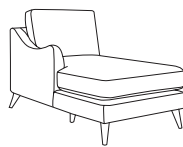

Chaise RAF/LAF
w 81 d 158 h 93