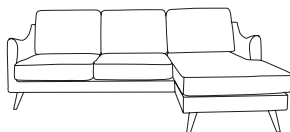

2.5 seat modular + flip chaise
w 230 d 162 h 93