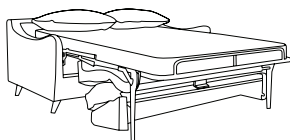

3 seat sofabed
w 183 d 103 h 93