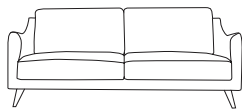

3 seat sofa
w 196 d 93 h 93