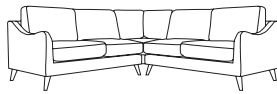

2 seat mod + corner + 2 seat mod
w 241 d 241 h 92