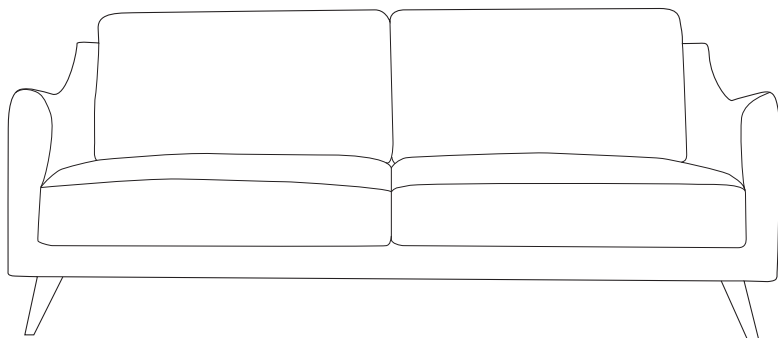

Maddox

Sofa range

THE STORY

With a nod to mid-century design, the Maddox fabric sofa offers impressive style and comfort at an affordable price. It's all in the detail - gentle sloping arms, elegant seam detailing and tapered oak finish, wooden legs make the Maddox a must-have in any living space.

MATERIALS

This sofa uses timber as a frame comprising timber composites. Its cushion fill is made of foam and fibre for comfort and durability. It has webbing and spring suspension for long term support and consistent comfort.

FABRIC & COLOURS

Spectrum fabric; pumice.
100% polyester. Kiss fabric; silver, natural and charcoal. 100% polyester. Believe fabric; silver, natural, charcoal. 100% polyester.