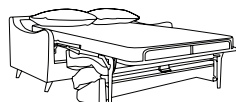

3 seat sofa bed
w 186 d 105 h 92