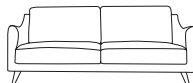

3 seat sofa
w 195 d 94 h 92