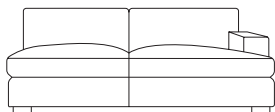

3 seat mod RAF
w 208 d 107 h 78