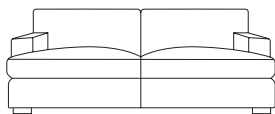

3 seat sofa
w 226 d 107 h 78