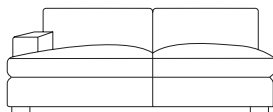

3 seat mod LAF
w 208 d 107 h 78