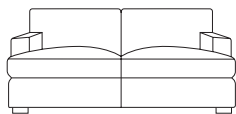

2 seat sofa
w 192 d 107 h 78