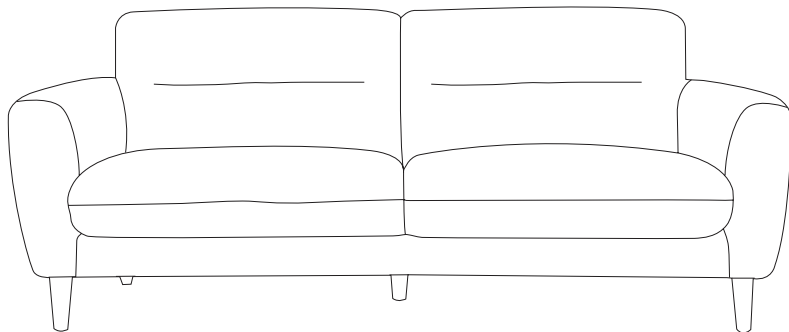

Fistral

Sofa range

THE STORY

Stylish retro curves and timber legs ensure the Fistral sofa adds instant style to any space while offering everyday comfort. Upholstered in a family friendly fabric, this sofa is perfect for busy households.

MATERIALS

Frame: Timber
Suspension: Webbing and spring seat suspension.
Webbing back suspension.
Cushion fill: Fibre and feather.

FABRIC & COLOURS

Available in Belfast fabric; dove, kelp green, storm or navy. 95% polyester 5% nylon. Lawson leather; elephant, classic black, ocean blue, grey, star white, rose quartz or frost. Corrected grain leather. As well as Lawson, Fistral also comes in: Lucia (corrected grain leather) in silver grey, ocean blue, claret, frost, elephant, black, pale blue and grey.