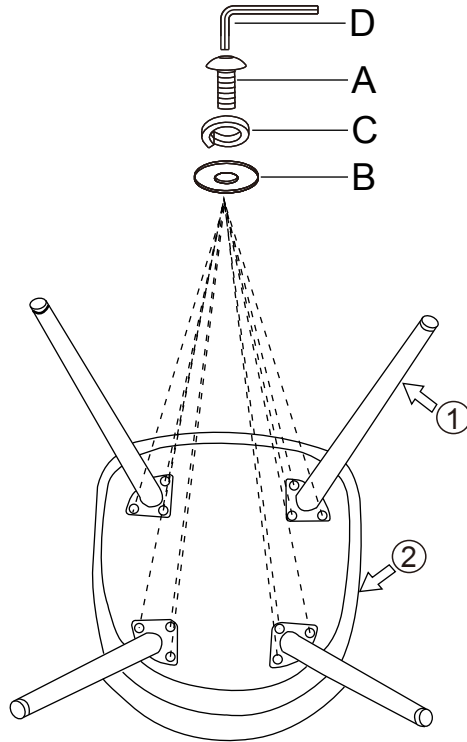

Hardware

Phoebe Dining Chair

24247665

Parts

Phoebe Dining Chair

24247665

1

M6×30mm

A×12

M6×18×1mm

B×12

M8

C×12

M5

D×1

2