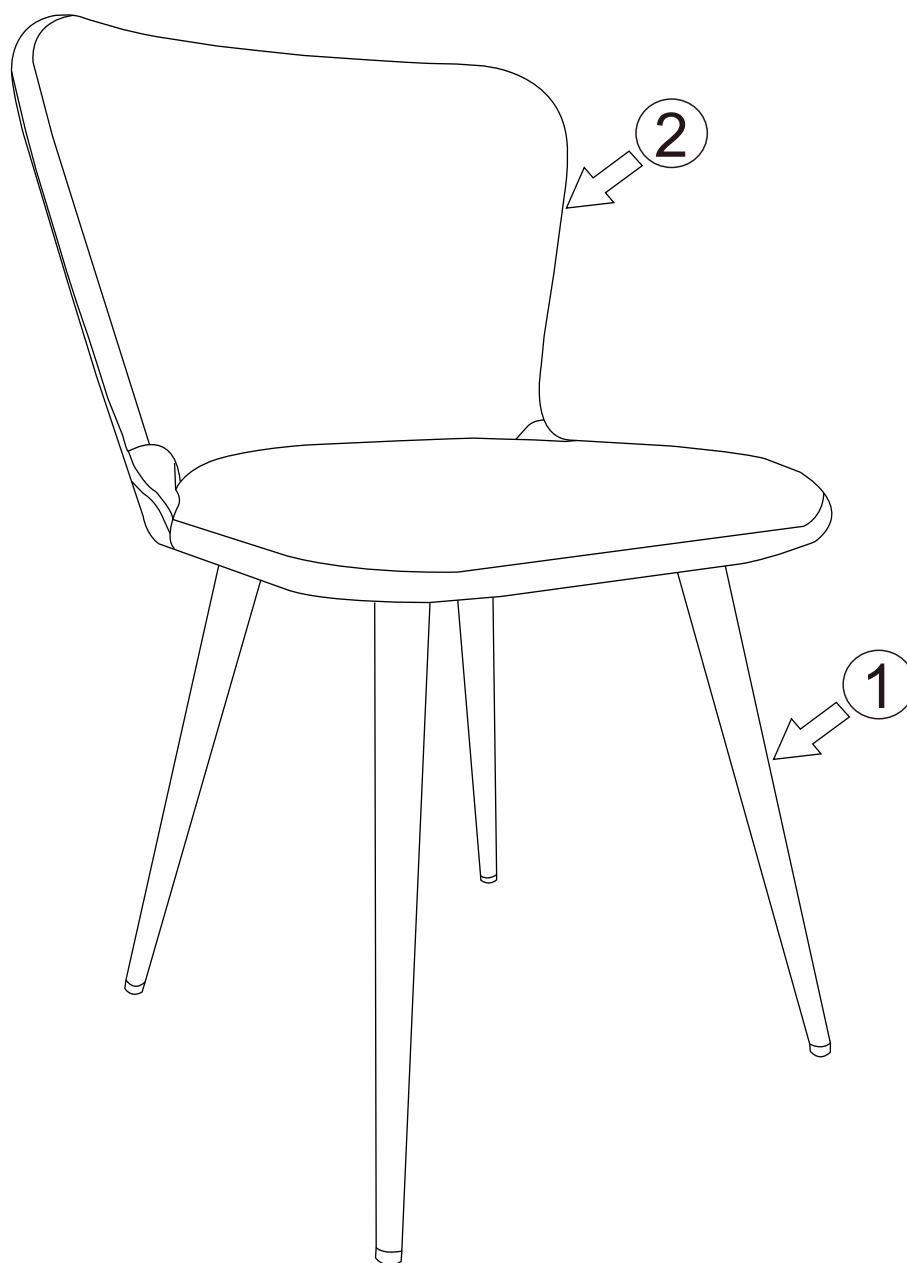

Hardware

Phoebe Dining Chair

24247665

Parts

Phoebe Dining Chair

24247665

1

M6×30mm