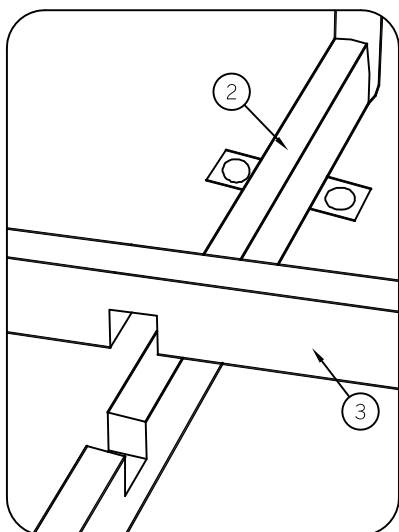

Lainy Dining Chair

24254618/24254601/24595728

Step 2