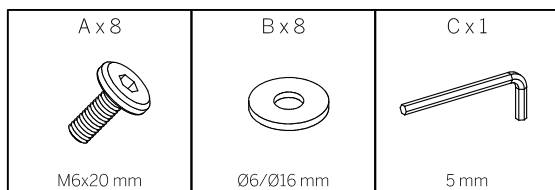

Tools Required (Not Supplied)

DO NOT USE A
POWERDRILL
TO COMPLETE ASSEMBLY

15
min

This assembly requires
one person

Parts

			✓
1	1	515x400x545	
2	1	690x470x80	
3	1	690x470x80	

Lainy Dining Chair

24254618/24254601/24595728

Step 1

Lainy Dining Chair

24254618/24254601/24595728

Step 2

Step 3

Lainy Dining Chair

24254618/24254601/24595728

Step 4