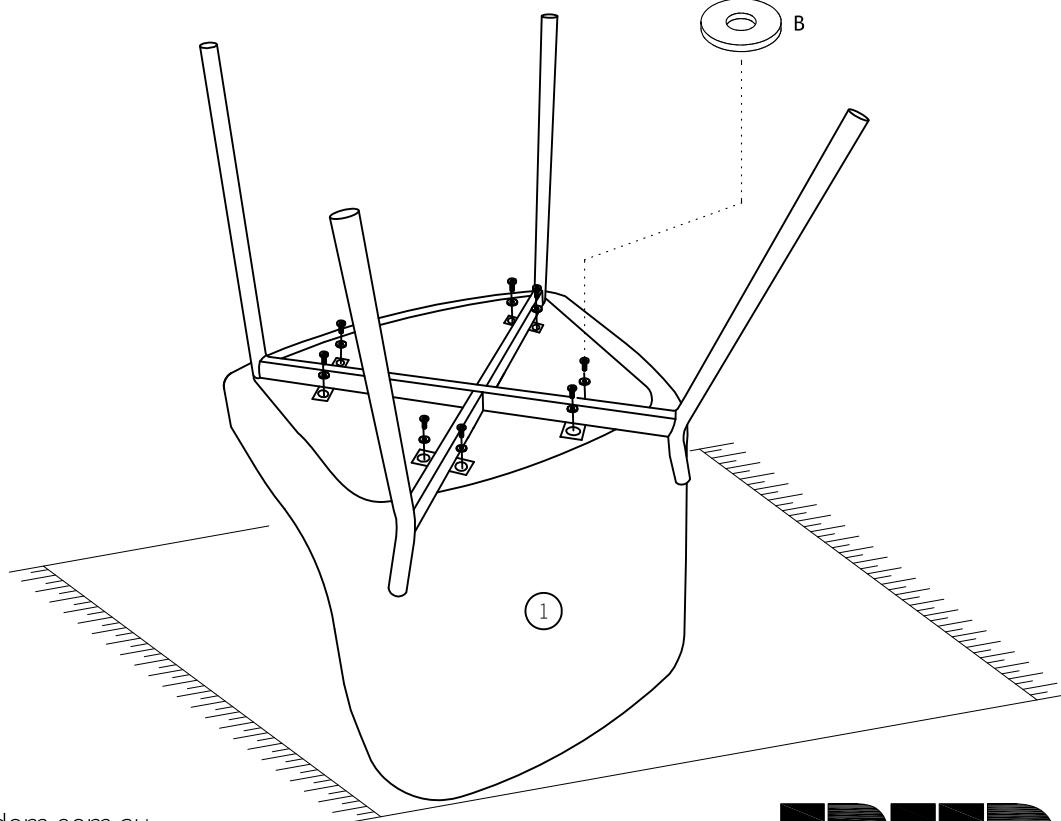

For further care information please refer to the care label attached to the base of your chair.

045 Rev 7

Lainy Dining Chair

24254618/24254601/24595728

Hardware (Supplied)

A x 8	B x 8	C x 1
		
M6x20 mm	Ø6/Ø16 mm	5 mm

Tools Required (Not Supplied)

DO NOT USE A
POWERDRILL
TO COMPLETE ASSEMBLY

15
min

This assembly requires
one person

Parts

			✓
1	1	515x400x545	
2	1	690x470x80	
3	1	690x470x80	

Lainy Dining Chair

24254618/24254601/24595728

Step 1

Lainy Dining Chair

24254618/24254601/24595728

Step 2

Step 3

Lainy Dining Chair

24254618/24254601/24595728

Step 4