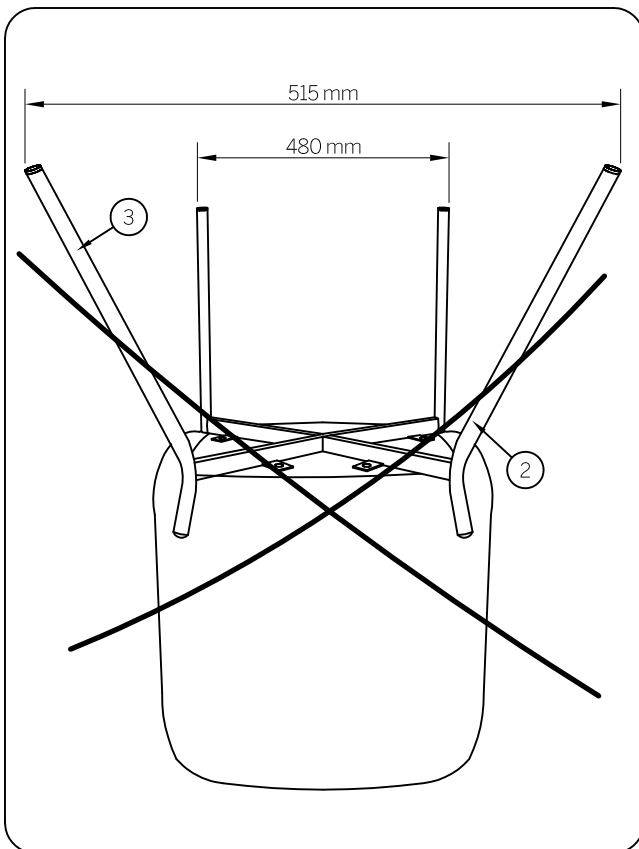

Lainy Dining Chair

24254618/24254601/24595728

Step 1