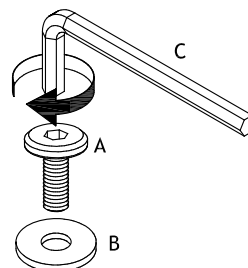

For further care information please refer to the care label attached to the base of your chair.

045 Rev 7

Lainy Dining Chair

24254618/24254601/24595728

Hardware (Supplied)

A x 8	B x 8	C x 1
		
M6x20 mm	Ø6/Ø16 mm	5 mm

Tools Required (Not Supplied)

DO NOT USE A
POWERDRILL
TO COMPLETE ASSEMBLY

15
min

This assembly requires
one person

Parts

			✓
1	1	515x400x545	
2	1	690x470x80	
3	1	690x470x80	

Lainy Dining Chair

24254618/24254601/24595728

Step 1

Lainy Dining Chair

24254618/24254601/24595728

Step 2

Step 3

Lainy Dining Chair

24254618/24254601/24595728

Step 4