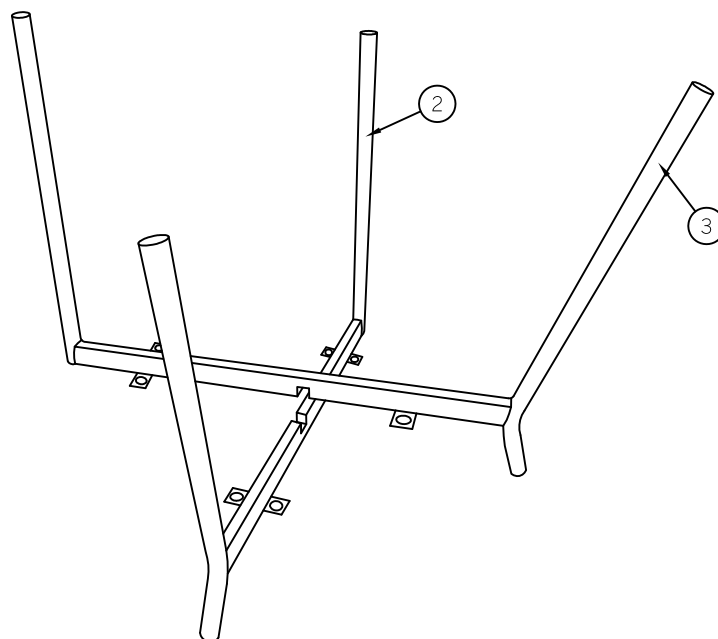

Lainy Dining Chair

24254618/24254601/24595728

Step 2