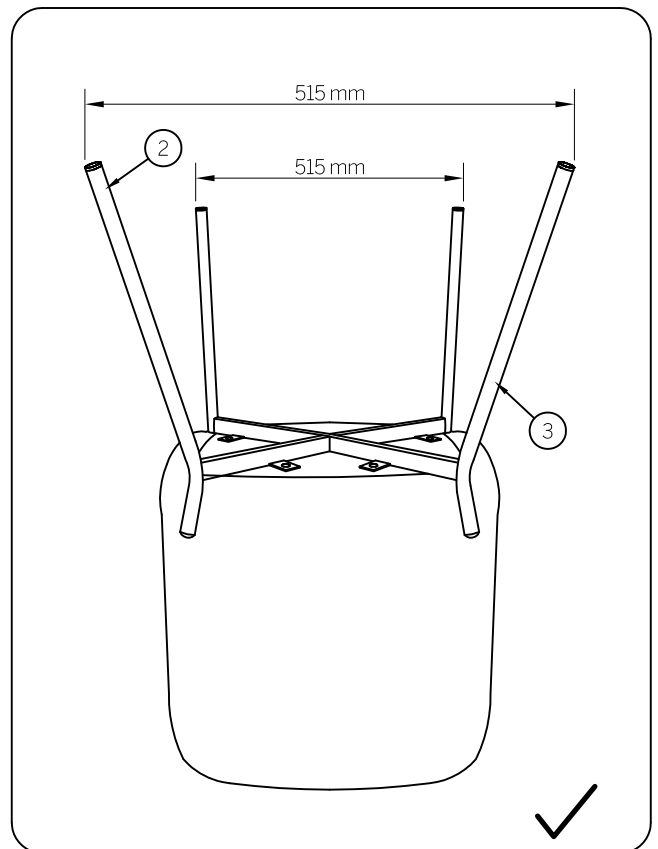

Lainy Dining Chair

24254618/24254601/24595728

Step 1