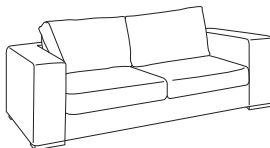

2.5 seat sofa
w 219 d 102 h 84