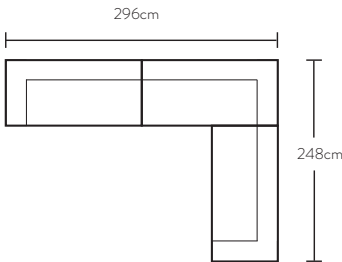

2 seat modular LAF, 2 seat modular RAF & 2 seat modular RAF