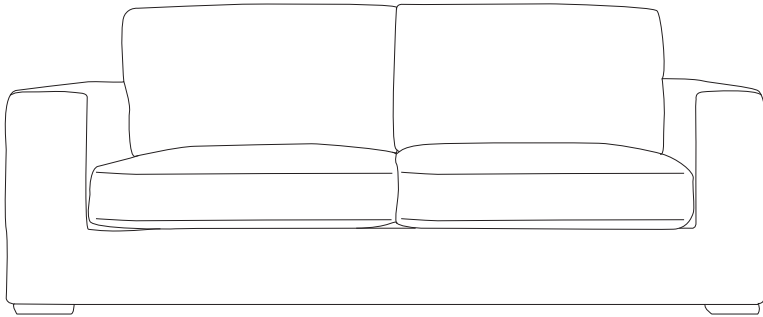

ASPECT

Sofa range

THE STORY

Make comfort your priority with the simple yet stylish Aspect range. The low profile and square arms give it a welcoming look that's made for relaxation. A solid timber frame forms its internal construction and high-density foam-filled removable cushions, sprung seat and webbed backrests offer great support. Upholstered in a durable chunky-weave polyester fabric, this robust and spacious sofa is suited to a contemporary setting and is sure to blend into your decor despite its commanding presence.

MATERIALS

Solid timber frame with timber composites.
Foam core seat and back.
Steel spring suspension for consistent comfort and long term support.

FABRIC & COLOURS:

Fancy (100% polyester) silverstreak
Harbour (100% polyester) fog
Ryder (70% polyester, 30% acrylic) mineral