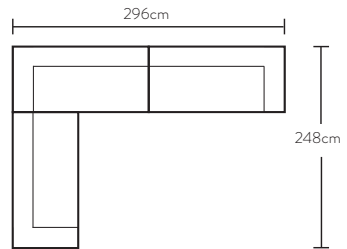

2 seat modular LAF, 2 seat modular LAF & 2 seat modular RAF

*Note: measurements are in centimetres and are approximate only.

FREEDOM