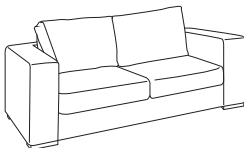

2 seat sofa
w 183 d 102 h 84