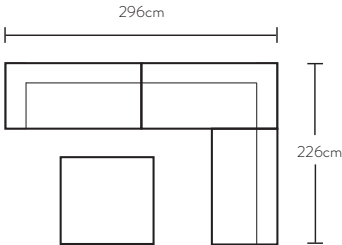

Configurations

2 seat modular LAF, 2 seat modular RAF & 2 seat armless & ottoman