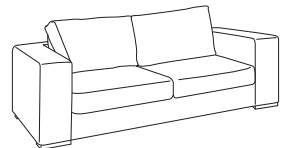

2.5 seat sofa bed
w 215 d 101 h 90
Open: w 215 d 224 h 65
Spring mattress: w 180 d 150 h 10
max weight: 150kg

*Note: measurements are in centimetres and are approximate only.

FREEDOM