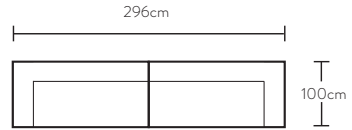

2 seat modular LAF & 2 seat modular RAF