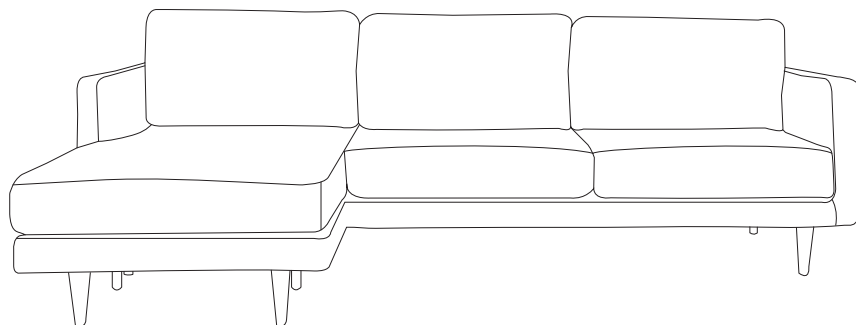

Docklands

Sofa range

THE STORY

Clean 1950s modern lines tailored with a simple Scandi style aesthetic make this range an elegant choice for apartment living or smaller living spaces. The Docklands rests lightly on oak finish, wooden legs with fixed cover, easy care polyester upholstery for enduring appeal. Slim track arms frame the soft yet supportive seat and back cushions, filled with high density foam for resilience and exceptional lounging comfort.

MATERIALS

This sofa uses timber as a frame comprising timber composites. Its cushion fill is made of foam and fibre for comfort and durability. It has webbing and spring suspension for long term support and consistent comfort.

FABRICS & LEATHERS

Available in Harbour fog and Forte grey. 100% polyester.