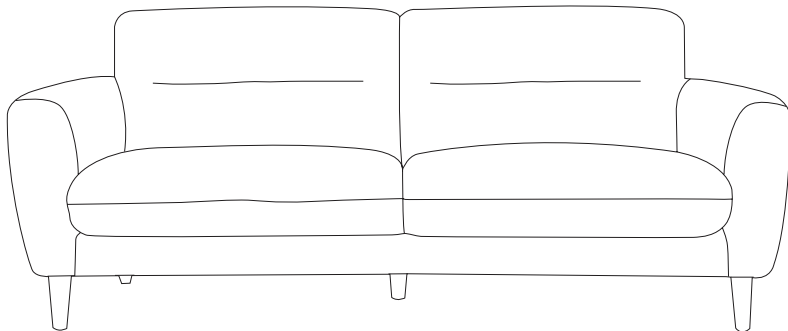

Fistral

Sofa range

THE STORY

Stylish retro curves and timber legs ensure the Fistral sofa adds instant style to any space while offering everyday comfort. Upholstered in a family friendly fabric, this sofa is perfect for busy households.

MATERIALS

Frame: Timber
Suspension: Webbing and spring seat suspension.
Webbing back suspension.
Cushion fill: Fibre and feather.

FABRIC & COLOURS

Belfast fabric; dove, grey, kelp green, storm, navy. 95% polyester 5% nylon. Lawson corrected grain leather; elephant, classic black, feather grey, ocean blue, grey, star white, rose quartz, frost. Lucia corrected grain leather; silver grey, ocean blue, claret, frost, elephant, black, pale grey and grey.